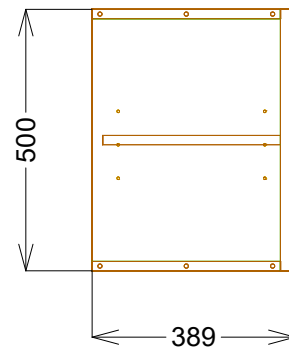

Product Name	ALFIE-200-OAK
Product Description	Alfie 200mm Open Unit Sonoma Oak
Product Transportation	
Barcode	5060964932675
Country of origin	UK
Commodity code	6810999000
Product Measurements	
Product Weight (KG)	7.5
Product Width (mm)	200
Product Height (mm)	500
Product Depth (mm)	389
Product Length (mm)	0
Primary Packed Measurements	
Packaged Weight	8.25
Packed Length	220
Packed Width	420
Packed Height	520
Packaging Weights	
Card (kg)	0.75
Paper (kg)	0
Wood (kg)	0
Plastic (kg)	0.02
Compliance DOP	N/a

General Information	
Construction Material	Particle Board
Installation type	Wall Mounted
Colour / Finish	Sonoma Oak
Furniture Attributes	
Supplied Fully Assembled	Yes
Number Of Drawers	0
Number Of Doors	0
Soft Close Doors / Drawers	N/a
Moisture resistant	Yes
Internal Shelves	1
Door Opening Width (mm)	N/a
Draw Opening Distance (mm)	N/a
Recommended Concealed Cistern	0
False Draws	No
Number of False Draws	No
Can the door be swapped over to open the opposite way	No
Which side is the door hinge located	N/a
Compatible Furniture Part Code	ALFIE
Compatible Basin Part Code	N/a
Handles	
Handle Style	N/a
Handle Finish	N/a
Handle Material	N/a
Number of Handles	N/a

Dimensions
(measurements in mm)

LIFETIME GUARANTEE

We are confident in our products and we want our customer to be, we proudly give a lifetime guarantee on our taps and showers, further details can be found on our website