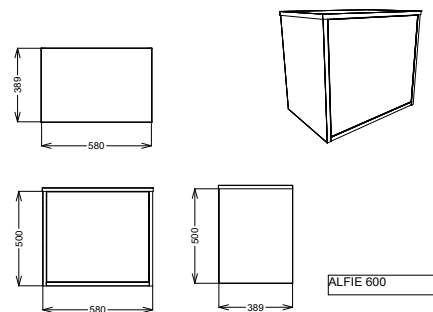

Dimensions

(measurements in mm)

LIFETIME GUARANTEE

We are confident in our products and we want our customer to be, we proudly give a lifetime guarantee on our taps and showers, further details can be found on our website