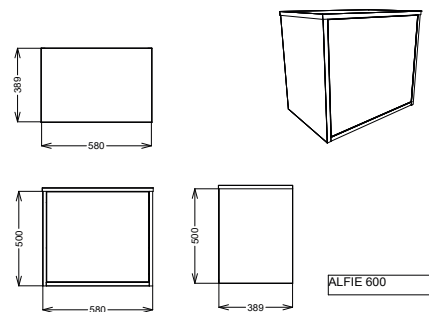

Dimensions

(measurements in mm)

LIFETIME GUARANTEE

We are confident in our products and we want our customer to be, we proudly give a lifetime guarantee on our taps and showers, further details can be found on our website.