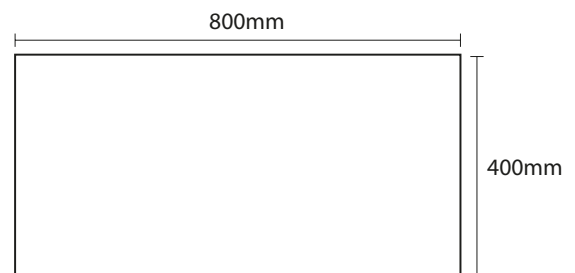

Product Name	ALFIE-800-TOP-BLACK
Product Description	Alfie 800mm x 400mm Worktop Matt Black
Product Transportation	
Barcode	5060964932910
Country of origin	UK
Commodity code	6810999000
Product Measurements	
Product Weight (KG)	4
Product Width (mm)	800
Product Height (mm)	400
Product Depth (mm)	16
Product Length (mm)	0
Primary Packed Measurements	
Packaged Weight	4.35
Packed Length	815
Packed Width	415
Packed Height	26
Packaging Weights	
Card (kg)	0.35
Paper (kg)	0
Wood (kg)	0
Plastic (kg)	0
Compliance DOP	N/a

General Information	
Construction Material	Particle Board
Installation type	Wall Mounted
Colour / Finish	Matt Black
Furniture Attributes	
Supplied Fully Assembled	Yes
Number Of Drawers	0
Number Of Doors	0
Soft Close Doors / Drawers	N/a
Moisture resistant	Yes
Internal Shelves	0
Door Opening Width (mm)	N/a
Draw Opening Distance (mm)	N/a
Recommended Concealed Cistern	0
False Draws	No
Number of False Draws	No
Can the door be swapped over to open the opposite way	No
Which side is the door hinge located	N/a
Compatible Furniture Part Code	ALFIE
Compatible Basin Part Code	COUNTERTOP001
Handles	
Handle Style	N/a
Handle Finish	N/a
Handle Material	N/a
Number of Handles	N/a

Dimensions
(measurements in mm)

LIFETIME GUARANTEE

We are confident in our products and we want our customer to be, we proudly give a lifetime guarantee on our taps and showers, further details can be found on our website