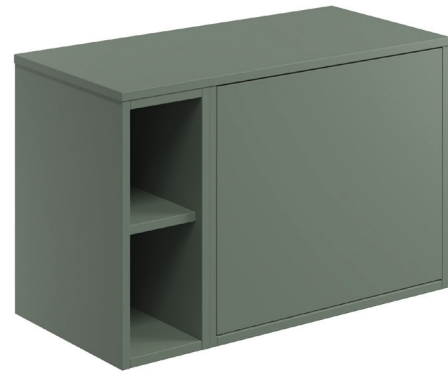

## Alfie 800 Worktop Reed Green

Product Code: ALFIE-800-TOP-GREEN

**SCUDO**  
BEAUTIFUL BATHROOMS

0330 124 7290

sales@scudo.co.uk - www.scudo.co.uk

Scudo is the trading name of Harrison Bathrooms Ltd. Whilst we endeavour to ensure that the product information is accurate we accept no liability for any information given. All images are for illustration purposes only. Product images and specification are subject to change. Measurement are in millimetres and are nominal.

Product Name	ALFIE-800-TOP-GREEN
Product Description	Alfie 800mm x 400mm Worktop Reed Green
<b>Product Transportation</b>	
Barcode	5060964932927
Country of origin	UK
Commodity code	6810999000
<b>Product Measurements</b>	
Product Weight (KG)	4
Product Width (mm)	800
Product Height (mm)	400
Product Depth (mm)	16
Product Length (mm)	0
<b>Primary Packed Measurements</b>	
Packaged Weight	4.35
Packed Length	815
Packed Width	415
Packed Height	26
<b>Packaging Weights</b>	
Card (kg)	0.35
Paper (kg)	0
Wood (kg)	0
Plastic (kg)	0
Compliance DOP	N/a

<b>General Information</b>	
Construction Material	Particle Board
Installation type	Wall Mounted
Colour / Finish	Reed Green
<b>Furniture Attributes</b>	
Supplied Fully Assembled	Yes
Number Of Drawers	0
Number Of Doors	0
Soft Close Doors / Drawers	N/a
Moisture resistant	Yes
Internal Shelves	0
Door Opening Width (mm)	N/a
Draw Opening Distance (mm)	N/a
Recommended Concealed Cistern	0
False Draws	No
Number of False Draws	No
Can the door be swapped over to open the opposite way	No
Which side is the door hinge located	N/a
Compatible Furniture Part Code	ALFIE
Compatible Basin Part Code	COUNTERTOP001
<b>Handles</b>	
Handle Style	N/a
Handle Finish	N/a
Handle Material	N/a
Number of Handles	N/a