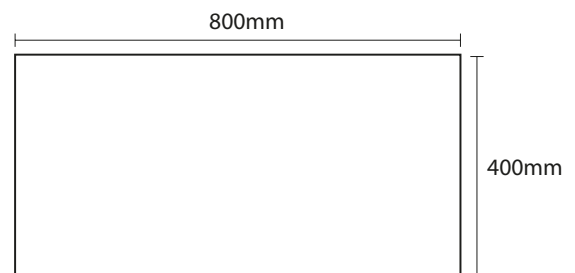

Product Name	ALFIE-800-TOP-GREEN
Product Description	Alfie 800mm x 400mm Worktop Reed Green
<b>Product Transportation</b>	
Barcode	5060964932927
Country of origin	UK
Commodity code	6810999000
<b>Product Measurements</b>	
Product Weight (KG)	4
Product Width (mm)	800
Product Height (mm)	400
Product Depth (mm)	16
Product Length (mm)	0
<b>Primary Packed Measurements</b>	
Packaged Weight	4.35
Packed Length	815
Packed Width	415
Packed Height	26
<b>Packaging Weights</b>	
Card (kg)	0.35
Paper (kg)	0
Wood (kg)	0
Plastic (kg)	0
Compliance DOP	N/a

**Dimensions**  
(measurements in mm)