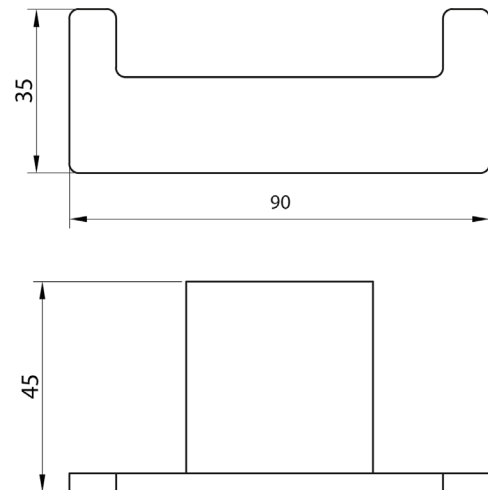

PRODUCT DATA SHEET

Alpha Robe Hood Chrome

Product Code: ALPHA-006

SCUDO
BEAUTIFUL BATHROOMS

0330 124 7290

sales@scudo.co.uk - www.scudo.co.uk

Scudo is the trading name of Harrison Bathrooms Ltd. Whilst we endeavour to ensure that the product information is accurate we accept no liability for any information given. All images are for illustration purposes only. Product images and specification are subject to change. Measurements are in millimetres and are nominal.

Product Measurements	
Product Weight:	0.234kg
Product Width:	90mm
Product Height:	35mm
Product Depth:	N/A
Product Length:	45mm
Product Transportation	
Barcode:	5060713724728
Country of Origin:	China
Comodity Code:	8302500000
Primary Packed Measurements	
Packaged Weight:	0.240kg
Packaged Length:	85mm
Packaged Width:	75mm
Packaged Height:	125mm
Packaging Weight	
Card:	0.055kg
Paper:	N/A
Wood:	N/A
Plastic:	0.15kg
General Information	
Construction Material:	Brass
Installation Type:	Wall Mounted
Colour/Finish:	Chrome

Dimensions
(measurements in mm)

LIFETIME GUARANTEE

We are confident in our products and we want our customer to be, we proudly give a lifetime guarantee on our taps and showers, further details can be found on our website