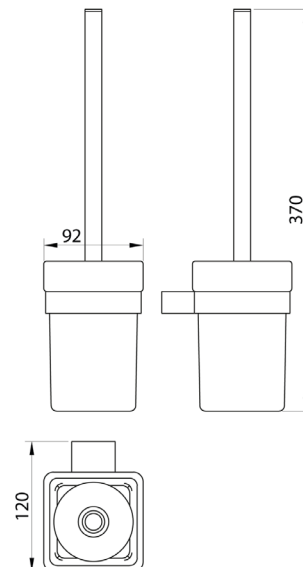

PRODUCT DATA SHEET

Alpha Toilet Brush Set

Product Code: ALPHA-009

SCUDO
BEAUTIFUL BATHROOMS

0330 124 7290

sales@scudo.co.uk - www.scudo.co.uk

Scudo is the trading name of Harrison Bathrooms Ltd. Whilst we endeavour to ensure that the product information is accurate we accept no liability for any information given. All images are for illustration purposes only. Product images and specification are subject to change. Measurements are in millimetres and are nominal.

Product Measurements	
Product Weight:	1.024kg
Product Width:	92mm
Product Height:	370mm
Product Depth:	N/A
Product Length:	120mm
Product Transportation	
Barcode:	5060713724759
Country of Origin:	China
Comodity Code:	8302500000
Primary Packed Measurements	
Packaged Weight:	1.145kg
Packaged Length:	118mm
Packaged Width:	118mm
Packaged Height:	415mm
Packaging Weight	
Card:	0.121kg
Paper:	N/A
Wood:	N/A
Plastic:	0.004kg
General Information	
Construction Material:	Brass
Installation Type:	Wall Mounted
Colour/Finish:	Chrome

Dimensions
(measurements in mm)

LIFETIME GUARANTEE

We are confident in our products and we want our customer to be, we proudly give a lifetime guarantee on our taps and showers, further details can be found on our website