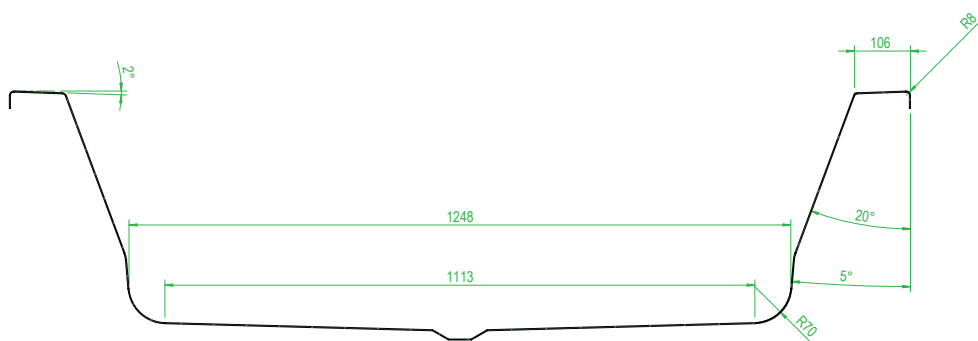

REINFORCED BATHS ALUNA

1700 X 750MM

ALU1775

CODE: ALU1775

MANUFACTURER: THE WHITE SPACE

RANGE: REINFORCED BATHS

PRODUCT INFORMATION: ALUNA DOUBLE ENDED
BATH 1700 X 750MM - WHITE

SECTION B-B