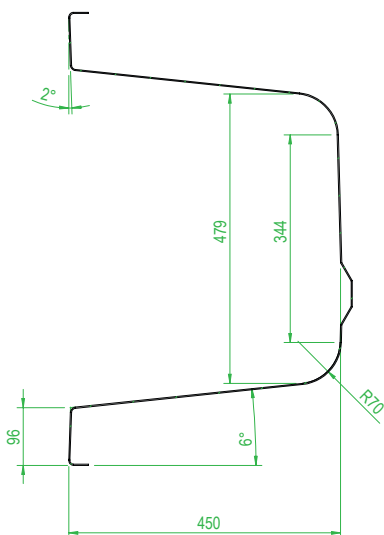

REINFORCED BATHS ALUNA

1700 X 750MM

ALU1775

CODE: ALU1775

MANUFACTURER: THE WHITE SPACE

RANGE: REINFORCED BATHS

PRODUCT INFORMATION: ALUNA DOUBLE ENDED
BATH 1700 X 750MM - WHITE

SECTION B-B