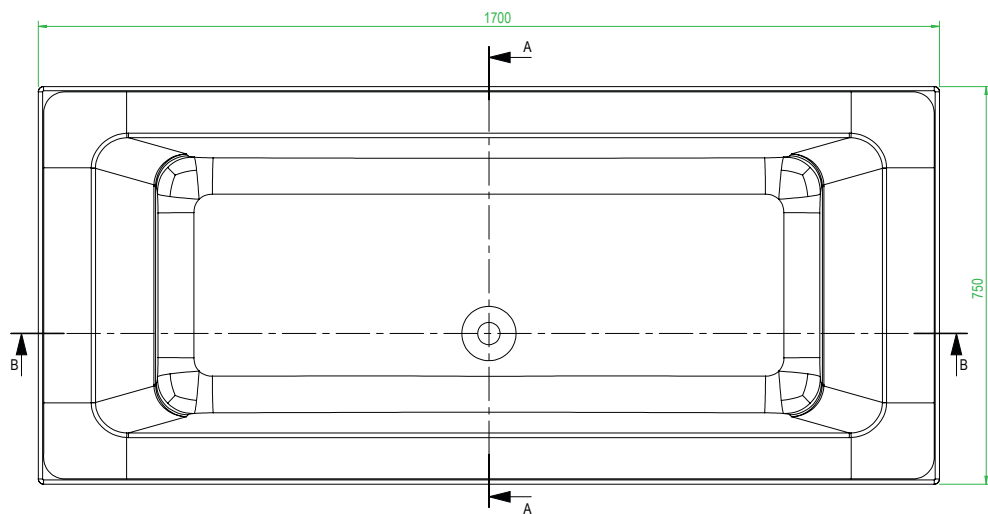

REINFORCED BATHS ALUNA

1700 X 750MM

ALU1775

CODE: ALU1775

MANUFACTURER: THE WHITE SPACE

RANGE: REINFORCED BATHS

PRODUCT INFORMATION: ALUNA DOUBLE ENDED
BATH 1700 X 750MM - WHITE

SECTION B-B