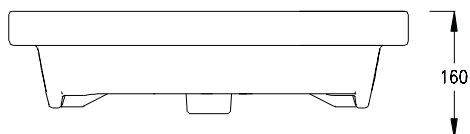

# AMERICANA - BASIN 785 X 410MM ONE TAP HOLE - WHITE - AMB80

PRODUCT AMERICANA BASIN 1TH

CODE AMB80

SIZE 160 X 800 X 410 MM

COLOUR EURO WHITE

1

2

3