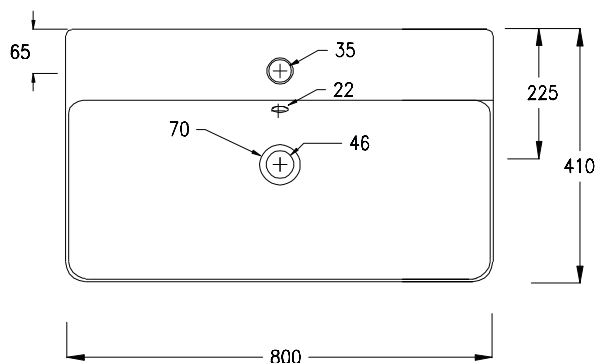

# AMERICANA - BASIN 785 X 410MM ONE TAP HOLE - WHITE - AMB80

PRODUCT AMERICANA BASIN 1TH

CODE AMB80

SIZE 160 X 800 X 410 MM

COLOUR EURO WHITE

1

2

3