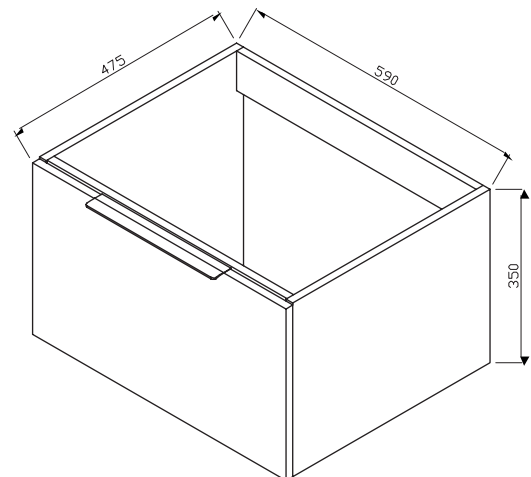

PRODUCT DATA SHEET

Ambience LED Cabinet 60x48x35mm Grey Oak

Product Code: AMBIENCE-LEDCAB-60X48-GREYOAK

0330 124 7290

sales@scudo.co.uk - www.scudo.co.uk

Scudo is the trading name of Harrison Bathrooms Ltd. Whilst we endeavour to ensure that the product information is accurate we accept no liability for any information given. All images are for illustration purposes only. Product images and specification are subject to change. Measurement are in millimetres and are nominal.

Product Measurements	
Product Weight:	16.4kg
Product Width:	480mm
Product Height:	350mm
Product Depth:	N/A
Product Length:	600mm
Product Transportation	
Barcode:	5060713722762
Country of Origin:	China
Comodity Code:	9403609000
Primary Packed Measurements	
Packaged Weight:	17.7kg
Packaged Length:	645mm
Packaged Width:	530mm
Packaged Height:	400mm
Packaging Weight	
Card:	1.1kg
Paper:	N/A
Wood:	N/A
Plastic:	0.01kg
General Information	
Construction Material:	Vinyl wrapped MDF
Installation Type:	Wall Mounted
Colour/Finish:	Melamine/Oak
Furniture Attributes	
Supplied Fully Assembled:	Yes
Numbers of Drawers:	1
Number of Doors:	0
Soft Close Doors/Drawers:	Yes
Moisture Resistant:	Yes
Internal Shelves:	N/A
Door Opening Width:	N/A
Draw Opening Distance:	325mm
Advised Concealed Cistern:	N/A
False Draws:	No
Number of False Draws:	N/A
Hinge Location:	N/A
Compatible Furniture Code:	AMBIENCE-FRAME-60X48X20
Compatible Basin Part Code:	AMBIENCE-BASIN60X48-GREY
Handles	
Handle Style:	Top Plate
Handle Finish:	Black
Handle Material:	Steel
Number of Handles:	1
Compliance DOP	
N/A	