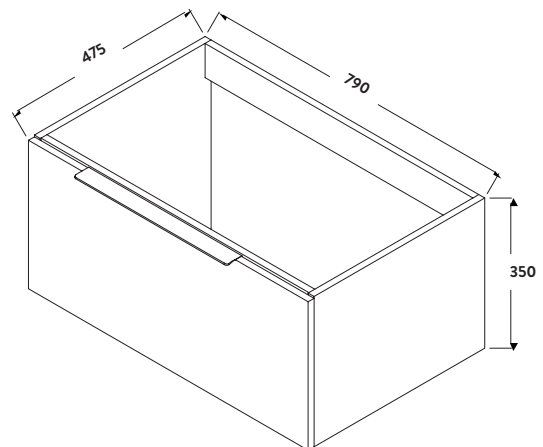

| Product Measurements        |                         |
|-----------------------------|-------------------------|
| Product Weight:             | 18.7kg                  |
| Product Width:              | 480mm                   |
| Product Height:             | 350mm                   |
| Product Depth:              | N/A                     |
| Product Length:             | 800mm                   |
| Product Transportation      |                         |
| Barcode:                    | 5060713722779           |
| Country of Origin:          | China                   |
| Comodity Code:              | 9403609000              |
| Primary Packed Measurements |                         |
| Packaged Weight:            | 20.7kg                  |
| Packaged Length:            | 845mm                   |
| Packaged Width:             | 530mm                   |
| Packaged Height:            | 400mm                   |
| Packaging Weight            |                         |
| Card:                       | 1.7kg                   |
| Paper:                      | N/A                     |
| Wood:                       | N/A                     |
| Plastic:                    | 0.001kg                 |
| General Information         |                         |
| Construction Material:      | Vinyl wrapped MDF       |
| Installation Type:          | Wall Mounted            |
| Colour/Finish:              | Grey Oak                |
| Furniture Attributes        |                         |
| Supplied Fully Assembled:   | Yes                     |
| Numbers of Drawers:         | 1                       |
| Number of Doors:            | 0                       |
| Soft Close Doors/Drawers:   | Yes                     |
| Moisture Resistant:         | Yes                     |
| Internal Shelves:           | N/A                     |
| Door Opening Width:         | N/A                     |
| Draw Opening Distance:      | 325mm                   |
| Advised Concealed Cistern:  | N/A                     |
| False Draws:                | No                      |
| Number of False Draws:      | N/A                     |
| Hinge Location:             | N/A                     |
| Compatible Furniture Code:  | AMBIENCE-FRAME-80X48X20 |
| Compatible Basin Part Code: | AMBIENCE-BASIN80X48     |
| Handles                     |                         |
| Handle Style:               | Top Plate               |
| Handle Finish:              | Black                   |
| Handle Material:            | Steel                   |
| Number of Handles:          | 1                       |
| Compliance DOP              |                         |
| N/A                         |                         |