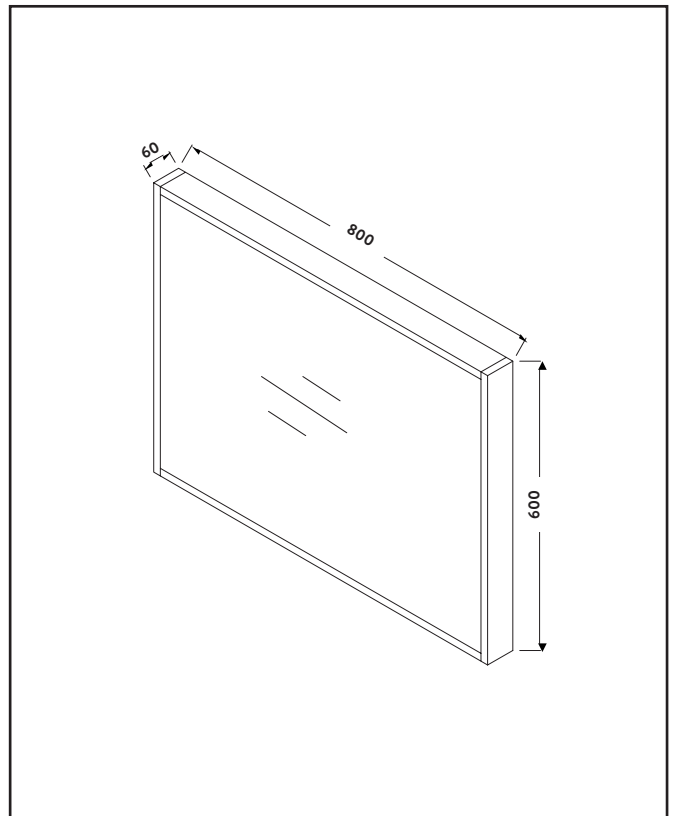

PRODUCT DATA SHEET

Ambience Mirror Grey Oak

Product Code: AMBIENCE-MIRROR-80X60-GREYOAK

SCUDO
BEAUTIFUL BATHROOMS

0330 124 7290

sales@scudo.co.uk - www.scudo.co.uk

Scudo is the trading name of Harrison Bathrooms Ltd. Whilst we endeavour to ensure that the product information is accurate we accept no liability for any information given. All images are for illustration purposes only. Product images and specification are subject to change. Measurement are in millimetres and are nominal.

Product Measurements	
Product Weight:	10.4kg
Product Width:	600mm
Product Height:	800mm
Product Depth:	60mm
Product Length:	N/A
Product Transportation	
Barcode:	5060713722885
Country of Origin:	China
Comodity Code:	7009920000
Primary Packed Measurements	
Packaged Weight:	11.6kg
Packaged Length:	830mm
Packaged Width:	630mm
Packaged Height:	90mm
Packaging Weight	
Card:	1.05kg
Paper:	N/A
Wood:	N/A
Plastic:	0.05kg
General Information	
Construction Material:	Vinyl Wrapped MDF
Installation Type:	Wall Mounted
Colour/Finish:	Mirror / Grey Oak
Mirror Attributes	
Bulb Watts:	N/A
Bulb Type:	N/A
Voltage:	N/A
Switch Type:	N/A
Shaving Socket:	No
Demister:	Yes
Clock:	No
Hang Type:	Vertical/Portrait
Light Colour:	N/A
Lumens:	N/A
Light Temperature:	N/A
Dimmable:	N/A
Energy Rating:	N/A
Internal Shelves:	N/A
Down Light:	N/A
Bluetooth Speaker:	N/A
IP Rating:	N/A
Transformer Included:	N/A
Compliance DOP	