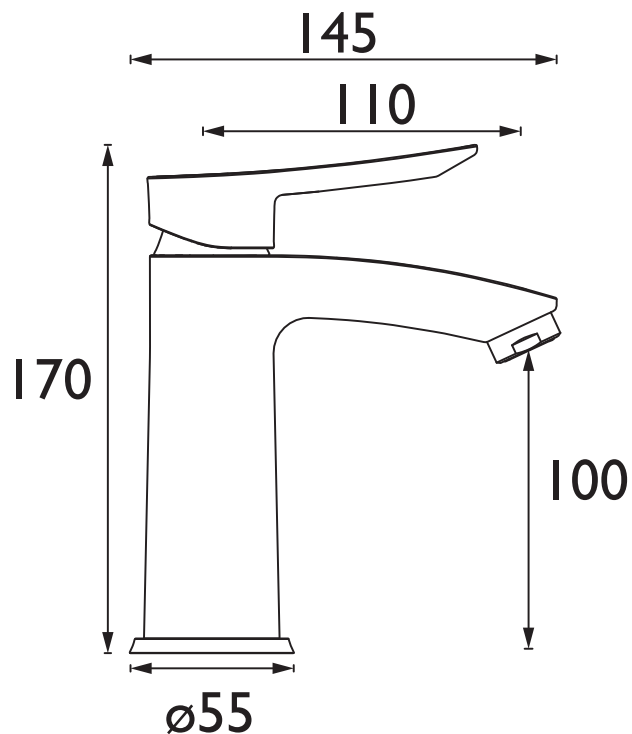

APE ES BAS BB

APELO Tap Range Apelo Eco Start Basin Mixer with Clicker Waste Brushed Brass

Features:

- Eco Start technology saves energy by having cold water as the default central start position of the tap handle. Hot water is only activated when the tap lever is moved from the central position, so your boiler is not unnecessarily fired up.
- This tap has a flow regulator, which limits the flow of water to 5 litres per minute, reducing the amount of water you use.
- Long life ceramic cartridge for added durability and smooth control.
- Everything you need in the box including flexible tails and clicker waste so nothing to buy separately.
- On-trend brushed brass finish to make a statement in your bathroom.
- 10-year parts and 1 year labour guarantee for peace of mind.
- Also available in chrome, black and gun metal.
- Co-ordinating Bathroom taps available.

Product Certifications:

Specification

Product Type:	Bathroom Taps
Main Construction Material:	Brass
Mount Type:	Deck
Handle Type:	Long Angled
Connection Inlet:	1/2" BSP Flexible Tails
Connection Outlet:	Housed 5lpm M24 Aerator
Number of Tap Holes:	1
Valve/Cartridge Type:	35mm Cold Start Upper Seal Cartridge
Plumbing System Requirements:	Suitable for all plumbing systems
Minimum Dynamic Pressure (bar):	0.5 bar
Maximum Dynamic Pressure (bar):	5 bar
Maximum Hot Water Temperature °C:	60°C
Maximum Static Pressure (bar):	10 bar
Flow Type:	Single
Isolation Included:	No

Dimensions (measurements in mm)

Flow Rates (l/min)

System Pressure (bar)	0.5	1	2	3	5
APE ES BAS BB (mixed)	2.8	4.1	5	4.7	4.7

TECHNICAL
DATA
SHEET

BRISTAN

D1