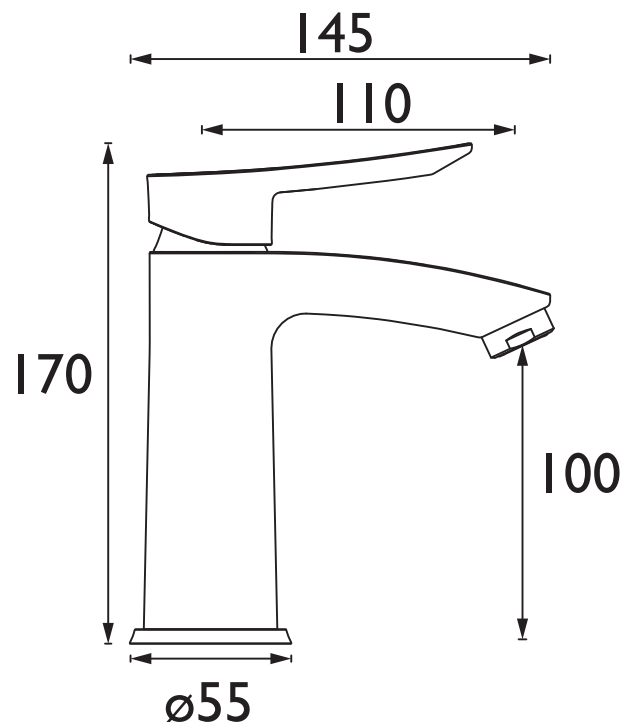

### Specification

<b>Product Type:</b>	Bathroom Taps
<b>Main Construction Material:</b>	Brass
<b>Mount Type:</b>	Deck
<b>Handle Type:</b>	Long Angled
<b>Connection Inlet:</b>	1/2" BSP Flexible Tails
<b>Connection Outlet:</b>	Housed 5lpm M24 Aerator
<b>Number of Tap Holes:</b>	1
<b>Valve/Cartridge Type:</b>	35mm Cold Start Upper Seal Cartridge
<b>Plumbing System Requirements:</b>	Suitable for all plumbing systems
<b>Minimum Dynamic Pressure (bar):</b>	0.5 bar
<b>Maximum Dynamic Pressure (bar):</b>	5 bar
<b>Maximum Hot Water Temperature °C:</b>	60°C
<b>Maximum Static Pressure (bar):</b>	10 bar
<b>Flow Type:</b>	Single
<b>Isolation Included:</b>	No

### Dimensions (measurements in mm)