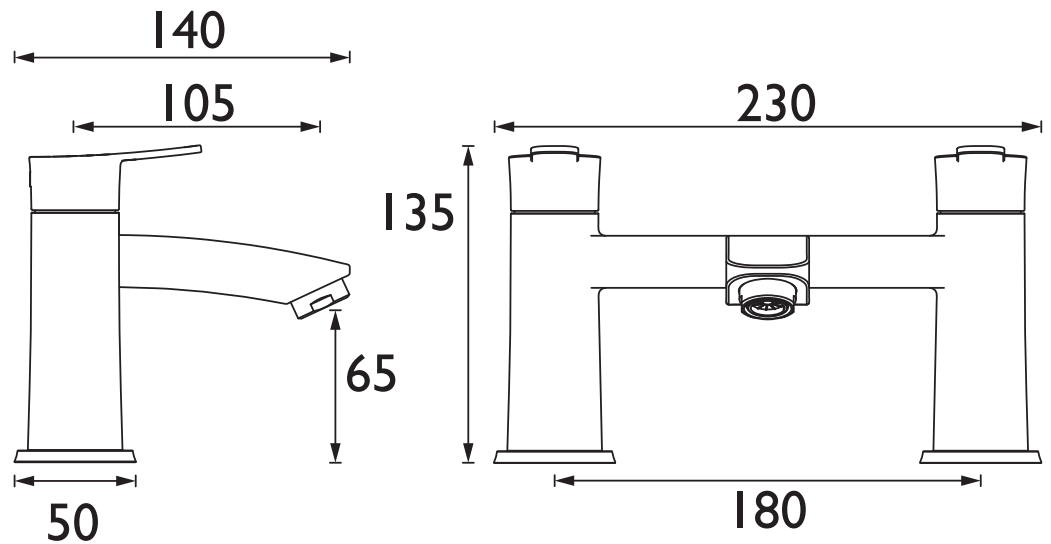

Product Certifications:

For more products, visit our website:
<http://www.bristan.com>

Specification

Product Type:	Bathroom Taps
Main Construction Material:	Brass
Mount Type:	Deck
Handle Type:	Paddle Lever
Connection Inlet:	3/4" BSP
Connection Outlet:	Housed M24 Aerator
Number of Tap Holes:	2
Valve/Cartridge Type:	3/4" Short Stem Ceramic Disc Valve
Plumbing System Requirements:	Suitable for all plumbing systems
Minimum Dynamic Pressure (bar):	0.2 bar
Maximum Dynamic Pressure (bar):	5 bar
Maximum Hot Water Temperature °C:	60°C
Maximum Static Pressure (bar):	10 bar
Flow Type:	Single
Isolation Included:	No

Dimensions (measurements in mm)

Flow Rates (l/min)

System Pressure (bar)	0.2	0.5	1	2	3	5
APL BF BLK (mixed)	24.2	40.4	57.2	80.9	99	127.9

TECHNICAL
DATA
SHEET

BRISTAN

D1