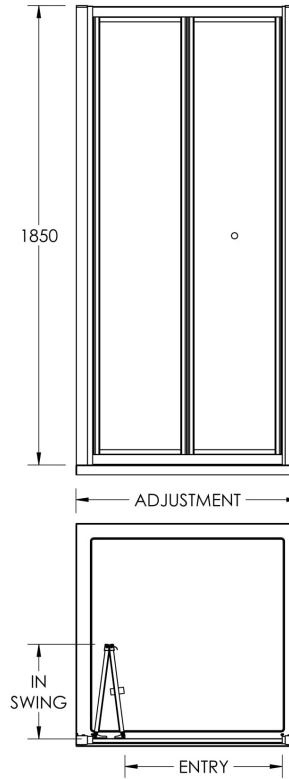

Sales Code: AQBD9

Description: Pacific Bi-Fold Shower Door 900mm

Code	Description	Adjustment (mm)	Entry Width (mm)	In Swing (mm)
AQBD7	700 Bi-Fold	660	700	435
AQBD76	760 Bi-fold	720	760	495
AQBD8	800 Bi-Fold	760	800	535
AQBD9	900 Bi-Fold	860	900	635
AQBD10	1000 Bi-Fold	960	1000	735
AQBD11	1100 Bi-Fold	1060	1100	835
AQBD12	1200 Bi-Fold	1160	1200	935

Product Dimensions

Height (mm):	1854
Width (mm):	900
Depth (mm):	45
Nett Weight (kg):	24.3

Packaging Dimensions

Height (mm):	1910
Width (mm):	905
Length (mm):	90
Gross Weight (kg):	24.3

Packaging Data

Box Colour:	Brown Cardboard Box - Printed
Box Qty:	1
Label Size:	100 x 50
Label Colour:	Not Applicable
Label Qty:	0

Outer Box Dimensions (If Applicable)

Height (mm):	
Width (mm):	
Depth (mm):	
Length (mm):	
Gross Weight (kg):	
Barcode:	5055146192657

Product Details

Country of Origin:	China
Fitting Instruction:	No
CE Approval:	Yes
Profile Material:	Aluminium
Profile Finish:	Polished Chrome
Adjustments (mm):	860mm - 900mm
Entry Width (mm):	636mm
Swing In Dim (mm):	380mm
Swing Out Dim (mm):	N/A
Radius (mm):	Not Applicable
Glass Thickness (mm):	4
Easy Fit:	No
Easy Clean:	No
Handle Style:	Not Applicable
Handle Material:	Not Applicable
Enclosure Design:	Framed
Wheel Type:	Captive And Fixed.
Support Bar Included:	Support Bar Not Included
Extras:	None