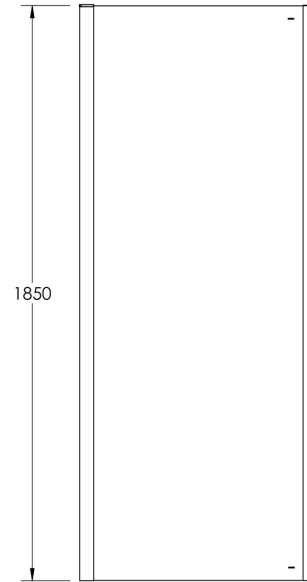

Sales Code: AQFSP76

Description: Pacific Side Panel 760mm

Code	Description	Adjustment (mm)	
AQFSP70-E6/E8	700 Side Panel	665	690
AQFSP76-E6/E8	760 Side Panel	725	750
AQFSP80-E6/E8	800 Side Panel	765	790
AQFSP90-E6/E8	900 Side Panel	865	890
AQFSP10-E6/E8	1000 Side Panel	965	990

**Product Dimensions**

Height (mm):	1850
Width (mm):	750
Depth (mm):	31
Nett Weight (kg):	23.1

**Packaging Dimensions**

Height (mm):	1910
Width (mm):	770
Length (mm):	95
Gross Weight (kg):	23.1

**Packaging Data**

Box Colour:	Brown Cardboard Box - Printed
Box Qty:	1
Label Size:	100 x 50
Label Colour:	Not Applicable
Label Qty:	0

**Outer Box Dimensions (If Applicable)**

Height (mm):	
Width (mm):	
Depth (mm):	
Length (mm):	
Gross Weight (kg):	
Barcode:	5055369080472

**Product Details**

Country of Origin:	China
Fitting Instruction:	No
CE Approval:	Yes
Profile Material:	Aluminium
Profile Finish:	Polished Chrome
Adjustments (mm):	725mm -750mm
Entry Width (mm):	N/A
Swing In Dim (mm):	N/A
Swing Out Dim (mm):	N/A
Radius (mm):	Not Applicable
Glass Thickness (mm):	6
Easy Fit:	No
Easy Clean:	No
Handle Style:	Not Applicable
Handle Material:	Not Applicable
Enclosure Design:	Semi-Frameless
Wheel Type:	Not Applicable
Support Bar Included:	Support Bar Not Included
Extras:	None