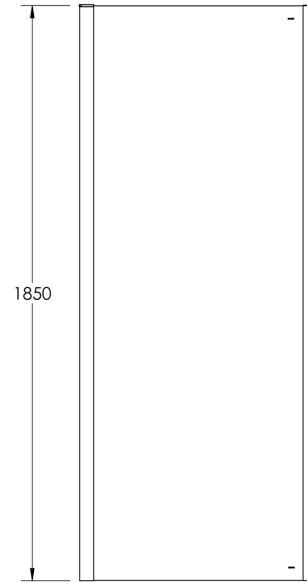

Sales Code: AQFSP80

Description: Pacific Side Panel 800mm

Code	Description	Adjustment (mm)	
AQFSP70-E6/E8	700 Side Panel	665	690
AQFSP76-E6/E8	760 Side Panel	725	750
AQFSP80-E6/E8	800 Side Panel	765	790
AQFSP90-E6/E8	900 Side Panel	865	890
AQFSP10-E6/E8	1000 Side Panel	965	990

Product Dimensions

Height (mm):	1850
Width (mm):	790
Depth (mm):	31
Nett Weight (kg):	23.9

Packaging Dimensions

Height (mm):	1910
Width (mm):	810
Length (mm):	95
Gross Weight (kg):	23.9

Packaging Data

Box Colour:	Brown Cardboard Box - Printed
Box Qty:	1
Label Size:	100 x 50
Label Colour:	Not Applicable
Label Qty:	0

Outer Box Dimensions (If Applicable)

Height (mm):	
Width (mm):	
Depth (mm):	
Length (mm):	
Gross Weight (kg):	
Barcode:	5055369080489

Product Details

Country of Origin:	China
Fitting Instruction:	No
CE Approval:	Yes
Profile Material:	Aluminium
Profile Finish:	Polished Chrome
Adjustments (mm):	765mm -790mm
Entry Width (mm):	N/A
Swing In Dim (mm):	N/A
Swing Out Dim (mm):	N/A
Radius (mm):	Not Applicable
Glass Thickness (mm):	6
Easy Fit:	No
Easy Clean:	No
Handle Style:	Not Applicable
Handle Material:	Not Applicable
Enclosure Design:	Semi-Frameless
Wheel Type:	Not Applicable
Support Bar Included:	Support Bar Not Included
Extras:	None