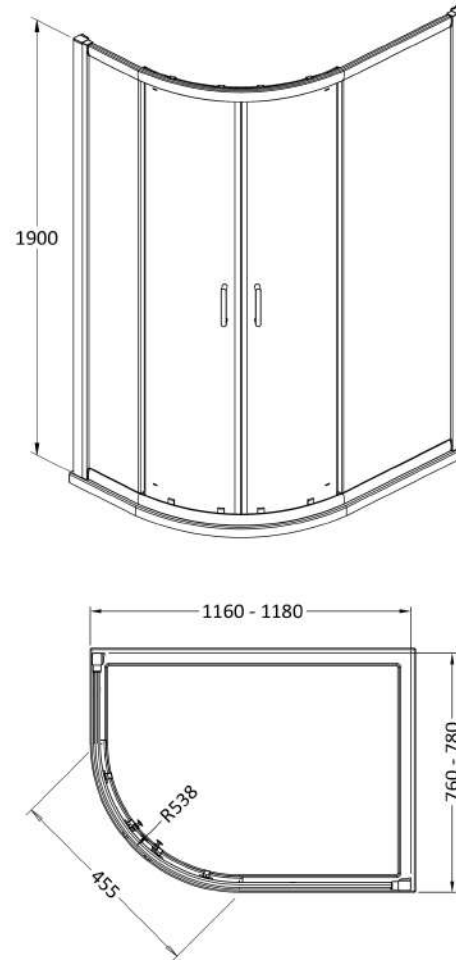

Sales Code: AQU128NBB-E8

Description: 1200 X 800 Offset Quadrant

Packaging Details

Barcode: 5056678442883

Sales Code: AQU128NBB-E8A

Description: 1200 X 800 Offset Quad Pack A

Product Dimensions

Height (mm):	1900
Width (mm):	1180
Depth (mm):	780
Nett Weight (kg):	37.1

Packaging Dimensions

Height (mm):	65
Width (mm):	670
Length (mm):	1960
Gross Weight (kg):	37.1

Packaging Data

Box Colour:	
Box Qty:	
Label Size:	x
Label Colour:	
Label Qty:	

Outer Box Dimensions (If Applicable)

Height (mm):	
Width (mm):	
Depth (mm):	
Length (mm):	
Gross Weight (kg):	
Barcode:	5056678442876

Product Details

Country of Origin:	China
Fitting Instruction:	No
CE & UKCA:	
Profile Material:	Aluminium
Profile Finish:	Brushed Brass
Adjustments (mm):	1160mm - 1180mm / 760mm - 780M
Entry Width (mm):	455mm
Swing In Dim (mm):	N/A
Swing Out Dim (mm):	N/A
Radius (mm):	538 mm
Glass Thickness (mm):	8
Easy Fit:	Yes
Easy Clean:	No
Handle Style:	Square T Shape Handle
Handle Material:	Metal
Enclosure Design:	Framed
Wheel Type:	Dual, Quick Release
Support Bar Included:	Support Bar Not Included
Extras:	Screw Cover Strip

Sales Code: AQU128NBB-E8B

Description: 1200 X 800 Offset Quad Pack B

Product Dimensions

Height (mm):	1900
Width (mm):	780
Depth (mm):	1180
Nett Weight (kg):	33.1

Packaging Dimensions

Height (mm):	110
Width (mm):	430
Length (mm):	1960
Gross Weight (kg):	33.1