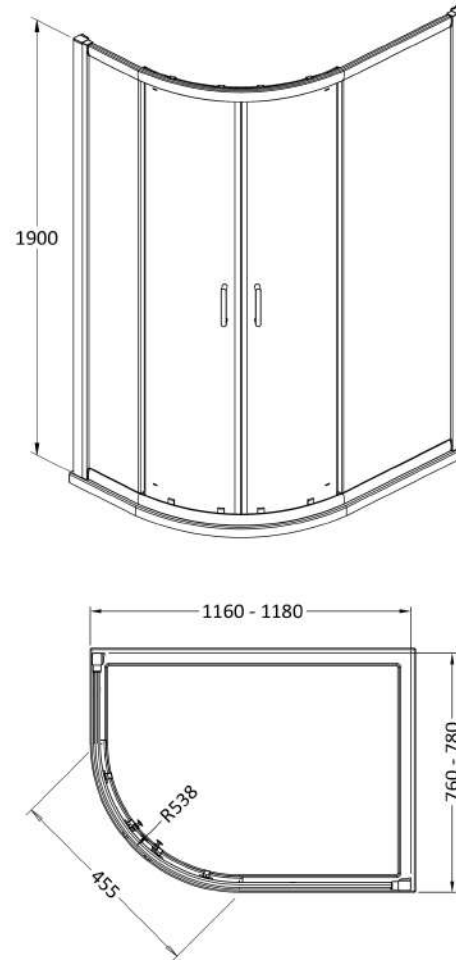

**Sales Code:** AQU128NBP-E8

**Description:** 1200 X 800 Offset Quadrant

**Packaging Details**

Barcode: 5056678442852

**Sales Code:** AQU128NBP-E8A

**Description:** 1200 X 800 Offset Quad Pack A

**Product Dimensions**

Height (mm):	1900
Width (mm):	1180
Depth (mm):	780
Nett Weight (kg):	37.1

**Packaging Dimensions**

Height (mm):	65
Width (mm):	670
Length (mm):	1960
Gross Weight (kg):	37.1

**Packaging Data**

Box Colour:	
Box Qty:	
Label Size:	x
Label Colour:	
Label Qty:	

**Outer Box Dimensions (If Applicable)**

Height (mm):	
Width (mm):	
Depth (mm):	
Length (mm):	
Gross Weight (kg):	
Barcode:	5056678442845

**Product Details**

Country of Origin:	China
Fitting Instruction:	No
CE & UKCA:	
Profile Material:	Aluminium
Profile Finish:	Matt Black
Adjustments (mm):	1160mm - 1180mm / 760mm - 780M
Entry Width (mm):	455mm
Swing In Dim (mm):	N/A
Swing Out Dim (mm):	N/A
Radius (mm):	538 mm
Glass Thickness (mm):	8
Easy Fit:	Yes
Easy Clean:	No
Handle Style:	Square T Shape Handle
Handle Material:	Metal
Enclosure Design:	Framed
Wheel Type:	Dual, Quick Release
Support Bar Included:	Support Bar Not Included
Extras:	Screw Cover Strip

**Sales Code:** AQU128NBP-E8B

**Description:** 1200 X 800 Offset Quad Pack B

**Product Dimensions**

Height (mm):	1900
Width (mm):	780
Depth (mm):	1180
Nett Weight (kg):	33.1

**Packaging Dimensions**

Height (mm):	110
Width (mm):	430
Length (mm):	1960
Gross Weight (kg):	33.1