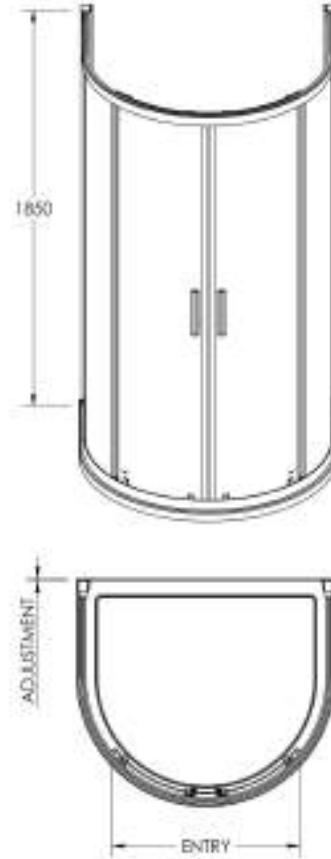

Sales Code: AQUO2

Description: D-Shaped Shower Enclosure

Packaging Details

Barcode: 5055369026852

Code	Description	Adjustment (mm)	Entry Width (mm)
AQUO2-E6	D-Shaped Quadrant	20mm Per Side	625

Sales Code: AQUD2R-E6

Description: Rail For D Shaped Enclosure

Code	Description	Adjustment (mm)	Entry Width (mm)
AQUD2R-E6	10° Shaped Quadrant	20mm Per Side	615

Product Dimensions

Height (mm):	1850
Width (mm):	1030
Depth (mm):	905
Nett Weight (kg):	4.1

Outer Box Dimensions (If Applicable)

Height (mm):	
Width (mm):	
Depth (mm):	
Length (mm):	
Gross Weight (kg):	
Barcode:	5055369080199

Product Details

Country of Origin:	China
Fitting Instruction:	No
CE Approval:	Yes
Profile Material:	Aluminium
Profile Finish:	Polished Chrome
Adjustments (mm):	885mm-905mm
Entry Width (mm):	615mm
Swing In Dim (mm):	N/A
Swing Out Dim (mm):	N/A
Radius (mm):	Not Applicable
Glass Thickness (mm):	
Easy Fit:	Yes
Easy Clean:	No
Handle Style:	Not Applicable
Handle Material:	Not Applicable
Enclosure Design:	Framed
Wheel Type:	Not Applicable
Support Bar Included:	Support Bar Not Included
Extras:	None

Sales Code: AQUD2E-E6

Description: Glass Part For D Shaped Enclosure

Code	Description	Adjustment (mm)	Entry Width (mm)
AQUD2E-E6	1/2" Shaped Quadrant	20mm Per Side	615

Product Dimensions

Height (mm):	1850
Width (mm):	1050
Depth (mm):	925
Nett Weight (kg):	61.6