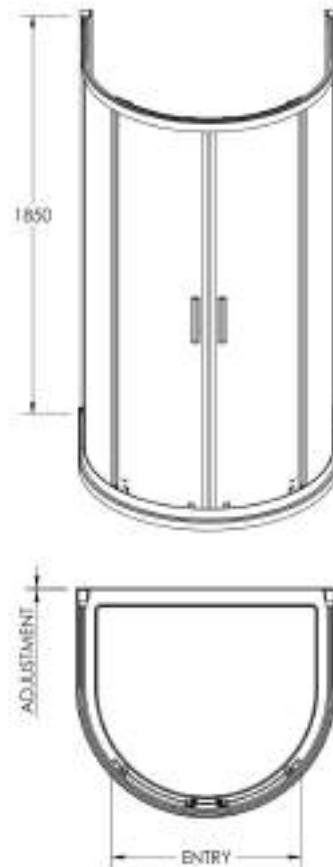

Sales Code: AQUO2

Description: D-Shaped Shower Enclosure

Packaging Details

Barcode: 5055369026852

Code	Description	Adjustment (mm)	Entry Width (mm)
AQUO2-E6	D-Shaped Quadrant	20mm Per Side	625

Sales Code: AQUD2R-E6

Description: Rail For D Shaped Enclosure

Code	Description	Adjustment (mm)	Entry Width (mm)
AQUD2R-E6	10° Shaped Quadrant	20mm Per Side	615

Product Dimensions

Height (mm):	1850
Width (mm):	1030
Depth (mm):	905
Nett Weight (kg):	4.1

Outer Box Dimensions (If Applicable)

Height (mm):	
Width (mm):	
Depth (mm):	
Length (mm):	
Gross Weight (kg):	
Barcode:	5055369080199

Product Details

Country of Origin:	China
Fitting Instruction:	No
CE Approval:	Yes
Profile Material:	Aluminium
Profile Finish:	Polished Chrome
Adjustments (mm):	885mm-905mm
Entry Width (mm):	615mm
Swing In Dim (mm):	N/A
Swing Out Dim (mm):	N/A
Radius (mm):	Not Applicable
Glass Thickness (mm):	
Easy Fit:	Yes
Easy Clean:	No
Handle Style:	Not Applicable
Handle Material:	Not Applicable
Enclosure Design:	Framed
Wheel Type:	Not Applicable
Support Bar Included:	Support Bar Not Included
Extras:	None

Sales Code: AQUD2E-E6

Description: Glass Part For D Shaped Enclosure

Code	Description	Adjustment (mm)	Entry Width (mm)
AQUD2E-E6	1/2" Shaped Quadrant	20mm Per Side	615

Product Dimensions

Height (mm):	1850
Width (mm):	1050
Depth (mm):	925
Nett Weight (kg):	61.6