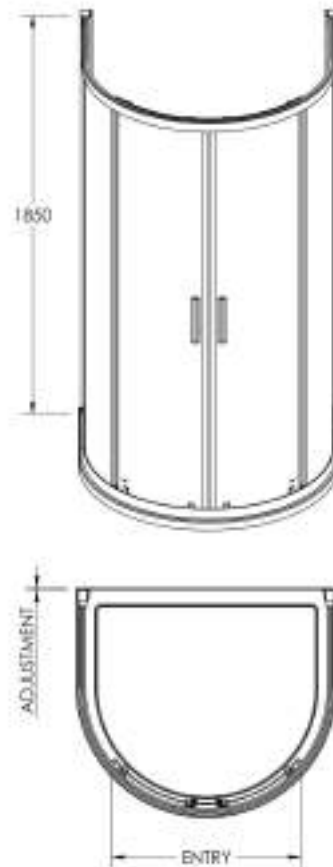

Description: Rail For D Shaped Enclosure

Code	Description	Adjustment (mm)	Entry Width (mm)
AQUD2R-E6	10° Shaped Quadrant	20mm Per Side	615

Product Dimensions

Height (mm):	1850
Width (mm):	1030
Depth (mm):	905
Nett Weight (kg):	4.1

Outer Box Dimensions (If Applicable)

Height (mm):	
Width (mm):	
Depth (mm):	
Length (mm):	
Gross Weight (kg):	
Barcode:	5055369080199

Product Details

Country of Origin:	China
Fitting Instruction:	No
CE Approval:	Yes
Profile Material:	Aluminium
Profile Finish:	Polished Chrome
Adjustments (mm):	885mm-905mm
Entry Width (mm):	615mm
Swing In Dim (mm):	N/A
Swing Out Dim (mm):	N/A
Radius (mm):	Not Applicable
Glass Thickness (mm):	
Easy Fit:	Yes
Easy Clean:	No
Handle Style:	Not Applicable
Handle Material:	Not Applicable
Enclosure Design:	Framed
Wheel Type:	Not Applicable
Support Bar Included:	Support Bar Not Included
Extras:	None

Sales Code: AQUD2E-E6

Description: Glass Part For D Shaped Enclosure

Code	Description	Adjustment (mm)	Entry Width (mm)
AQUD2E-E6	1/2" Shaped Quadrant	20mm Per Side	615

Product Dimensions

Height (mm):	1850
Width (mm):	1050
Depth (mm):	925
Nett Weight (kg):	61.6

Outer Box Dimensions (If Applicable)

Height (mm):	
Width (mm):	
Depth (mm):	
Length (mm):	
Gross Weight (kg):	
Barcode:	5055369080182

Product Details

Country of Origin:	China
Fitting Instruction:	No
CE Approval:	Yes
Profile Material:	Aluminium
Profile Finish:	Polished Chrome
Adjustments (mm):	20mm Per Side
Entry Width (mm):	615mm
Swing In Dim (mm):	N/A
Swing Out Dim (mm):	N/A
Radius (mm):	512 mm
Glass Thickness (mm):	6
Easy Fit:	Yes
Easy Clean:	No
Handle Style:	Square T Shape Handle
Handle Material:	Metal
Enclosure Design:	Framed
Wheel Type:	Dual, Quick Release
Support Bar Included:	Support Bar Not Included
Extras:	None