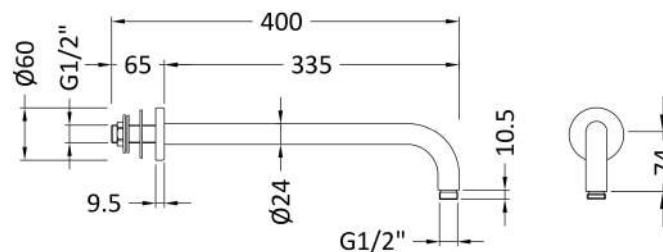

Sales Code: ARM01

Description: W/H Shower Arm

Product Dimensions

Length (mm):	
Width (mm):	60
Height (mm):	85
Depth (mm):	400
Nett Weight (kg):	0.32

Packaging Dimensions

Length (mm):	102
Width (mm):	38
Height (mm):	420
Gross Weight (kg):	0.5

Packaging Data

Box Colour:	White Cardboard Box
Box Qty:	0
Label Size:	0 x 0
Label Colour:	White Label
Label Qty:	0

Outer Box Dimensions (If Applicable)

Length (mm):	
Width (mm):	430
Height (mm):	365
Depth (mm):	430
Gross Weight (kg):	19
Barcode:	5055146185604

Product Details

Country of Origin:	China
Fitting Instruction:	Yes
Product Material:	Brass
Mount Type:	Surface
Outlet Elbow Supplied:	No
Easy Clean:	Not Applicable
Head Included:	No
Handset Included:	Not Applicable
Body Jets Included:	No
No of Body Jets:	Not Applicable
Operating Pressure (bar):	
Valve/Cartridge Type:	Not Applicable
Flow Rates (L/min): 0.1 bar: N/A 0.5 bar: N/A 1 bar: N/A 2 bar: N/A 3 bar: N/A	
TMV2 Approved:	No Approval No: N/A
TMV3 Approved:	No Approval No: N/A
WRAS Approved:	No Approval No: N/A
Head Function:	Not Applicable
Handset Function:	Not Applicable
Body Jet Info:	Not Applicable
Pipe Size:	Not Applicable
Pipe Centres:	Not Applicable
Colour/Finish:	Chrome
Hose Included:	
No. of Outlets:	1