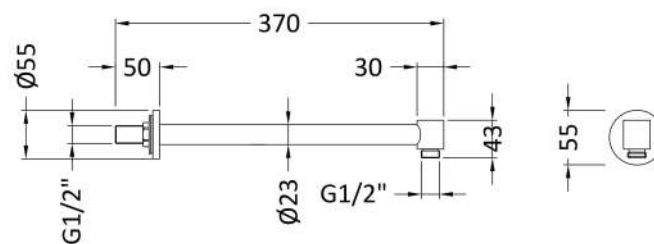

Sales Code: ARM03

Description: Contemporary W/H Shower Arm

Product Dimensions

Length (mm):	
Width (mm):	55
Height (mm):	55
Depth (mm):	328
Nett Weight (kg):	0.79

Packaging Dimensions

Length (mm):	410
Width (mm):	120
Height (mm):	70
Gross Weight (kg):	0.79

Packaging Data

Box Colour:	White Cardboard Box
Box Qty:	0
Label Size:	0 x 0
Label Colour:	White Label
Label Qty:	0

Outer Box Dimensions (If Applicable)

Length (mm):	
Width (mm):	490
Height (mm):	430
Depth (mm):	380
Gross Weight (kg):	16
Barcode:	5055146185659

Product Details

Country of Origin:	China
Fitting Instruction:	Yes
Product Material:	Brass
Mount Type:	Surface
Outlet Elbow Supplied:	No
Easy Clean:	Not Applicable
Head Included:	No
Handset Included:	Not Applicable
Body Jets Included:	No
No of Body Jets:	Not Applicable
Operating Pressure (bar):	
Valve/Cartridge Type:	Not Applicable
Flow Rates (L/min):	0.1 bar: N/A 0.5 bar: N/A 1 bar: N/A 2 bar: N/A 3 bar: N/A
TMV2 Approved:	No Approval No: N/A
TMV3 Approved:	No Approval No: N/A
WRAS Approved:	No Approval No: N/A
Head Function:	Not Applicable
Handset Function:	Not Applicable
Body Jet Info:	Not Applicable
Pipe Size:	Not Applicable
Pipe Centres:	N/A
Colour/Finish:	Chrome
Hose Included:	Not Applicable
No. of Outlets:	1