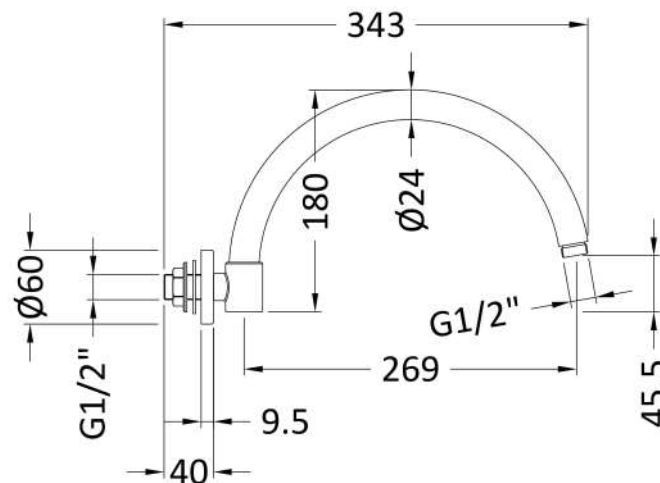

Sales Code: ARM06

Description: Curved W/H Shower Arm

### Product Dimensions

Length (mm):	
Width (mm):	60
Height (mm):	180
Depth (mm):	303
Nett Weight (kg):	0.76

### Packaging Dimensions

Length (mm):	370
Width (mm):	200
Height (mm):	70
Gross Weight (kg):	0.76

### Outer Box Dimensions (If Applicable)

Length (mm):	
Width (mm):	430
Height (mm):	370
Depth (mm):	400
Gross Weight (kg):	8
Barcode:	5055146185796