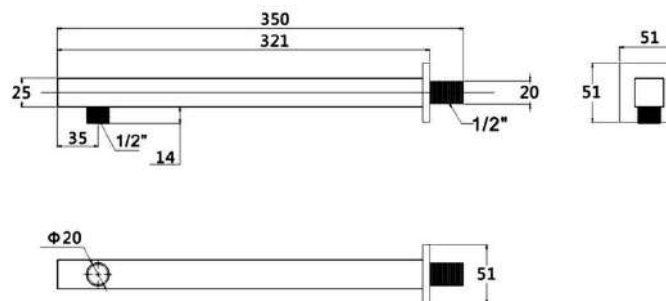

Sales Code: ARM19

Description: Square Shower Arm 350mm

Product Dimensions

Length (mm):	
Width (mm):	51
Height (mm):	51
Depth (mm):	350
Nett Weight (kg):	0.5

Packaging Dimensions

Length (mm):	400
Width (mm):	70
Height (mm):	60
Gross Weight (kg):	0.5

Packaging Data

Box Colour:	White Cardboard Box
Box Qty:	0
Label Size:	0 x 0
Label Colour:	White Label
Label Qty:	0

Outer Box Dimensions (If Applicable)

Length (mm):	
Width (mm):	410
Height (mm):	290
Depth (mm):	507
Gross Weight (kg):	15
Barcode:	5055369029754

Product Details

Country of Origin:	China
Fitting Instruction:	Yes
Product Material:	Brass
Mount Type:	Surface
Outlet Elbow Supplied:	No
Easy Clean:	Not Applicable
Head Included:	No
Handset Included:	Not Applicable
Body Jets Included:	No
No of Body Jets:	Not Applicable
Operating Pressure (bar):	
Valve/Cartridge Type:	Not Applicable
Flow Rates (L/min):	0.1 bar: N/A 0.5 bar: N/A 1 bar: N/A 2 bar: N/A 3 bar: N/A
TMV2 Approved:	No Approval No: N/A
TMV3 Approved:	No Approval No: N/A
WRAS Approved:	No Approval No: N/A
Head Function:	Not Applicable
Handset Function:	Not Applicable
Body Jet Info:	Not Applicable
Pipe Size:	Not Applicable
Pipe Centres:	N/A
Colour/Finish:	Chrome
Hose Included:	Not Applicable
No. of Outlets:	1