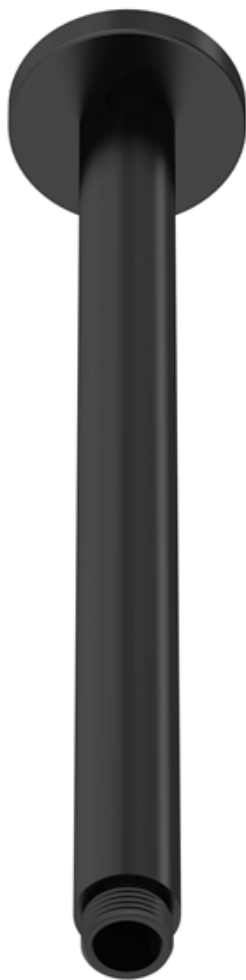

Sales Code: ARM416

Description: Round Ceiling Arm 300mm

Product Dimensions

Length (mm):	
Width (mm):	60
Height (mm):	380
Depth (mm):	60
Nett Weight (kg):	0.56

Packaging Dimensions

Length (mm):	410
Width (mm):	115
Height (mm):	
Gross Weight (kg):	0.56

Packaging Data

Box Colour:	White Cardboard Box
Box Qty:	1
Label Size:	100 x 50
Label Colour:	White Label
Label Qty:	2

Outer Box Dimensions (If Applicable)

Length (mm):	
Width (mm):	490
Height (mm):	430
Depth (mm):	380
Gross Weight (kg):	11
Barcode:	5056462620312

Product Details

Country of Origin:	China
Fitting Instruction:	No
Product Material:	Brass
Mount Type:	Surface, Ceiling
Outlet Elbow Supplied:	No
Easy Clean:	Not Applicable
Head Included:	No
Handset Included:	Not Applicable
Body Jets Included:	No
No of Body Jets:	Not Applicable
Operating Pressure (bar):	
Valve/Cartridge Type:	Not Applicable
Flow Rates (L/min):	0.1 bar: N/A 0.5 bar: N/A 1 bar: N/A 2 bar: N/A 3 bar: N/A
TMV2 Approved:	No Approval No: N/A
TMV3 Approved:	No Approval No: N/A
WRAS Approved:	No Approval No: N/A
Head Function:	Not Applicable
Handset Function:	Not Applicable
Body Jet Info:	Not Applicable
Pipe Size:	Not Applicable
Pipe Centres:	N/A
Colour/Finish:	Matt Black
Hose Included:	Not Applicable
No. of Outlets:	1