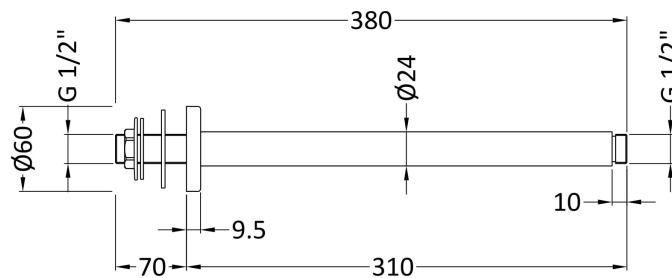

Sales Code: ARM416

Description: Round Ceiling Arm 300mm

Product Dimensions

Length (mm):	
Width (mm):	60
Height (mm):	380
Depth (mm):	60
Nett Weight (kg):	0.56

Packaging Dimensions

Length (mm):	410
Width (mm):	115
Height (mm):	
Gross Weight (kg):	0.56

Packaging Data

Box Colour:	White Cardboard Box
Box Qty:	1
Label Size:	100 x 50
Label Colour:	White Label
Label Qty:	2

Outer Box Dimensions (If Applicable)

Length (mm):	
Width (mm):	490
Height (mm):	430
Depth (mm):	380
Gross Weight (kg):	11
Barcode:	5056462620312

Product Details

Country of Origin:	China
Fitting Instruction:	No
Product Material:	Brass
Mount Type:	Surface, Ceiling
Outlet Elbow Supplied:	No
Easy Clean:	Not Applicable
Head Included:	No
Handset Included:	Not Applicable
Body Jets Included:	No
No of Body Jets:	Not Applicable
Operating Pressure (bar):	
Valve/Cartridge Type:	Not Applicable
Flow Rates (L/min):	0.1 bar: N/A 0.5 bar: N/A 1 bar: N/A 2 bar: N/A 3 bar: N/A
TMV2 Approved:	No Approval No: N/A
TMV3 Approved:	No Approval No: N/A
WRAS Approved:	No Approval No: N/A
Head Function:	Not Applicable
Handset Function:	Not Applicable
Body Jet Info:	Not Applicable
Pipe Size:	Not Applicable
Pipe Centres:	N/A
Colour/Finish:	Matt Black
Hose Included:	Not Applicable
No. of Outlets:	1