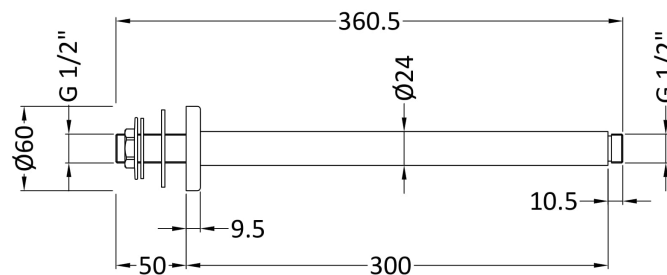

Sales Code: ARM716

Description: Round Ceiling Arm 300mm

Product Dimensions

Length (mm):	
Width (mm):	63
Height (mm):	300
Depth (mm):	63
Nett Weight (kg):	0.57

Packaging Dimensions

Length (mm):	410
Width (mm):	115
Height (mm):	
Gross Weight (kg):	0.57

Packaging Data

Box Colour:	White Cardboard Box
Box Qty:	1
Label Size:	100 x 50
Label Colour:	White Label
Label Qty:	2

Outer Box Dimensions (If Applicable)

Length (mm):	
Width (mm):	490
Height (mm):	430
Depth (mm):	380
Gross Weight (kg):	11
Barcode:	5056462625652

Product Details

Country of Origin:	China
Fitting Instruction:	No
Product Material:	Brass
Mount Type:	Surface, Ceiling
Outlet Elbow Supplied:	No
Easy Clean:	Not Applicable
Head Included:	No
Handset Included:	Not Applicable
Body Jets Included:	No
No of Body Jets:	Not Applicable
Operating Pressure (bar):	
Valve/Cartridge Type:	Not Applicable
Flow Rates (L/min):	0.1 bar: N/A 0.5 bar: N/A 1 bar: N/A 2 bar: N/A 3 bar: N/A
TMV2 Approved:	No Approval No: N/A
TMV3 Approved:	No Approval No: N/A
WRAS Approved:	No Approval No: N/A
Head Function:	Not Applicable
Handset Function:	Not Applicable
Body Jet Info:	Not Applicable
Pipe Size:	Not Applicable
Pipe Centres:	N/A
Colour/Finish:	Brushed Gun Metal
Hose Included:	Not Applicable
No. of Outlets:	1