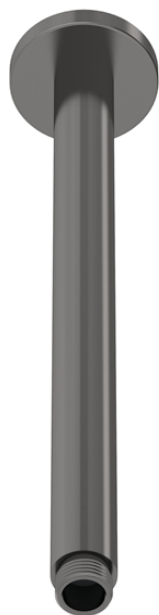

Sales Code: ARM716

Description: Round Ceiling Arm 300mm

Product Dimensions

Length (mm):	
Width (mm):	63
Height (mm):	300
Depth (mm):	63
Nett Weight (kg):	0.57

Packaging Dimensions

Length (mm):	410
Width (mm):	115
Height (mm):	
Gross Weight (kg):	0.57

Packaging Data

Box Colour:	White Cardboard Box
Box Qty:	1
Label Size:	100 x 50
Label Colour:	White Label
Label Qty:	2

Outer Box Dimensions (If Applicable)

Length (mm):	
Width (mm):	490
Height (mm):	430
Depth (mm):	380
Gross Weight (kg):	11
Barcode:	5056462625652

Product Details

Country of Origin:	China
Fitting Instruction:	No
Product Material:	Brass
Mount Type:	Surface, Ceiling
Outlet Elbow Supplied:	No
Easy Clean:	Not Applicable
Head Included:	No
Handset Included:	Not Applicable
Body Jets Included:	No
No of Body Jets:	Not Applicable
Operating Pressure (bar):	
Valve/Cartridge Type:	Not Applicable
Flow Rates (L/min):	0.1 bar: N/A 0.5 bar: N/A 1 bar: N/A 2 bar: N/A 3 bar: N/A
TMV2 Approved:	No Approval No: N/A
TMV3 Approved:	No Approval No: N/A
WRAS Approved:	No Approval No: N/A
Head Function:	Not Applicable
Handset Function:	Not Applicable
Body Jet Info:	Not Applicable
Pipe Size:	Not Applicable
Pipe Centres:	N/A
Colour/Finish:	Brushed Gun Metal
Hose Included:	Not Applicable
No. of Outlets:	1