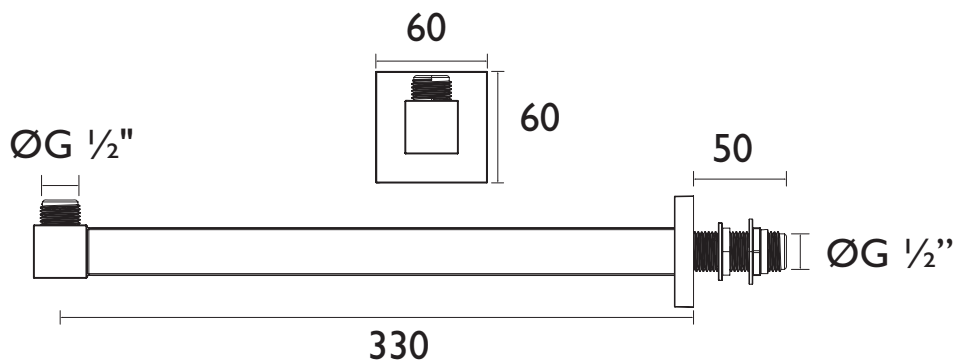

### Specification

|                                |                            |
|--------------------------------|----------------------------|
| Finish Colour:                 | Chrome                     |
| Connection Inlet:              | G 1/2" BSP                 |
| Connection Outlet:             | G 1/2" BSP                 |
| Isolation Included:            | No                         |
| Arm Length (mm):               | 330                        |
| Maximum Static Pressure (Bar): | 10                         |
| Working Pressure Range (Bar):  | Min. 0.2 Bar, Max. 5.0 Bar |
| Mounting Type:                 | Wall Mounted               |

### Dimensions (measurements in mm)

**TECHNICAL  
DATA  
SHEET**

**BRISTAN**  
TAPS & SHOWERS D3