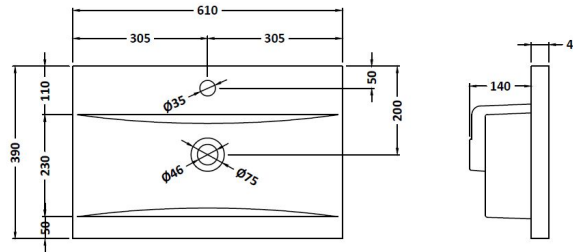

Packaging Dimensions

Height (mm):	835
Width (mm):	620
Depth (mm):	375
Gross Weight (kg):	20

Packaging Data

Box Colour:	Brown Cardboard Box - Printed
Box Qty:	0
Label Size:	0 x 0
Label Colour:	Not Applicable
Label Qty:	0

Outer Box Dimensions (If Applicable)

Height (mm):	
Width (mm):	
Depth (mm):	
Gross Weight (kg):	
Barcode:	5056462614298

Product Details

Country of Origin:	China
Fitting Instruction:	No
CE Certification:	N/A
FSC Certified Materials:	Yes
Colour:	Gloss White
Construction Method:	Cam & Wood Dowel
Construction Type:	Rigid
Cabinet Finish:	MFC Painted Gloss
Fascia Finish:	Mdf Painted Gloss
Cabinet Thickness (mm):	16
Fascia Thickness (mm):	18
Drawer Included:	No
Drawer Type:	Not Applicable
No of Shelves:	1
Hinge Type:	95 Degree Soft Close
Hinge Included:	Yes, Supplied
Adjustable Legs:	No, Not Required
Fixings Included:	Yes
Handle Style:	Contemporary
Waste Shroud:	No
Handle Included:	Yes, Supplied
Handle Type:	D-Shape

Sales Code: NVM013

Description: 600 Mid-Edged Basin 1 Th

Product Dimensions

Height (mm):	180
Width (mm):	610
Depth (mm):	390
Nett Weight (kg):	11

Packaging Dimensions

Height (mm):	200
Width (mm):	410
Depth (mm):	630
Gross Weight (kg):	11

Packaging Data

Box Colour:	Brown Cardboard Box - Printed
Box Qty:	1
Label Size:	100 x 50
Label Colour:	White Label
Label Qty:	2

Outer Box Dimensions (If Applicable)

Height (mm):	
Width (mm):	
Depth (mm):	
Gross Weight (kg):	
Barcode:	5055369043415