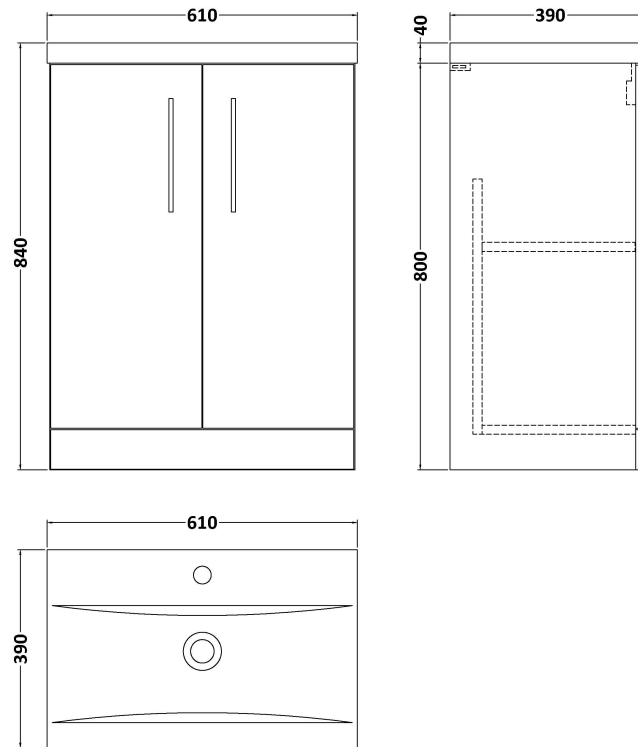

Sales Code: ARN103A

Description: 600 Fs 2-Door Vanity & Basin 1

Packaging Details

Barcode: 5056462614793

Sales Code: NVF103F

Description: 600 Fs 2-Door Unit (365 Deep)

Product Dimensions

Height (mm):	800
Width (mm):	600
Depth (mm):	383
Nett Weight (kg):	19.5

Packaging Dimensions

Height (mm):	835
Width (mm):	620
Depth (mm):	375
Gross Weight (kg):	20

Packaging Data

Box Colour:	Brown Cardboard Box - Printed
Box Qty:	0
Label Size:	0 x 0
Label Colour:	Not Applicable
Label Qty:	0

Outer Box Dimensions (If Applicable)

Height (mm):	
Width (mm):	
Depth (mm):	
Gross Weight (kg):	
Barcode:	5056462614298

Product Details

Country of Origin:	China
Fitting Instruction:	No
CE Certification:	N/A
FSC Certified Materials:	Yes
Colour:	Gloss White
Construction Method:	Cam & Wood Dowel
Construction Type:	Rigid
Cabinet Finish:	MFC Painted Gloss
Fascia Finish:	Mdf Painted Gloss
Cabinet Thickness (mm):	16
Fascia Thickness (mm):	18
Drawer Included:	No
Drawer Type:	Not Applicable
No of Shelves:	1
Hinge Type:	95 Degree Soft Close
Hinge Included:	Yes, Supplied
Adjustable Legs:	No, Not Required
Fixings Included:	Yes
Handle Style:	Contemporary
Waste Shroud:	No
Handle Included:	Yes, Supplied
Handle Type:	D-Shape

Sales Code: NVM013

Description: 600 Mid-Edged Basin 1 Th

Product Dimensions

Height (mm):	180
Width (mm):	610
Depth (mm):	390
Nett Weight (kg):	11

Packaging Dimensions

Height (mm):	200
Width (mm):	410
Depth (mm):	630
Gross Weight (kg):	11