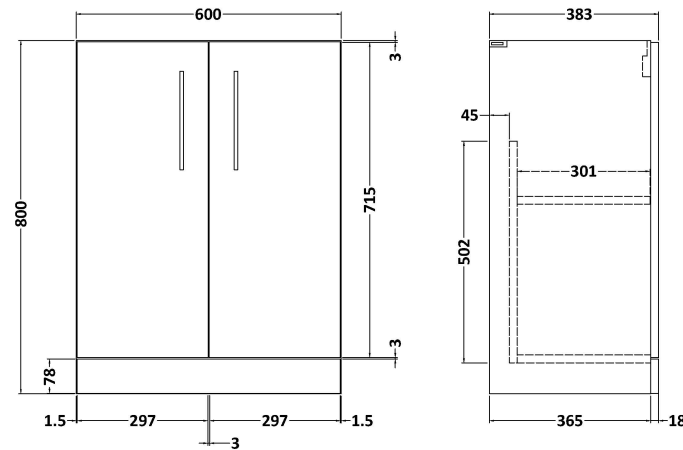

Sales Code: ARN103A

Description: 600 Fs 2-Door Vanity & Basin 1

Packaging Details

Barcode: 5056462614793

Sales Code: NVF103F

Description: 600 Fs 2-Door Unit (365 Deep)

Product Dimensions

Height (mm):	800
Width (mm):	600
Depth (mm):	383
Nett Weight (kg):	19.5

Packaging Dimensions

Height (mm):	835
Width (mm):	620
Depth (mm):	375
Gross Weight (kg):	20

Packaging Data

Box Colour:	Brown Cardboard Box - Printed
Box Qty:	0
Label Size:	0 x 0
Label Colour:	Not Applicable
Label Qty:	0

Outer Box Dimensions (If Applicable)

Height (mm):	
Width (mm):	
Depth (mm):	
Gross Weight (kg):	
Barcode:	5056462614298

Product Details

Country of Origin:	China
Fitting Instruction:	No
CE Certification:	N/A
FSC Certified Materials:	Yes
Colour:	Gloss White
Construction Method:	Cam & Wood Dowel
Construction Type:	Rigid
Cabinet Finish:	MFC Painted Gloss
Fascia Finish:	Mdf Painted Gloss
Cabinet Thickness (mm):	16
Fascia Thickness (mm):	18
Drawer Included:	No
Drawer Type:	Not Applicable
No of Shelves:	1
Hinge Type:	95 Degree Soft Close
Hinge Included:	Yes, Supplied
Adjustable Legs:	No, Not Required
Fixings Included:	Yes
Handle Style:	Contemporary
Waste Shroud:	No
Handle Included:	Yes, Supplied
Handle Type:	D-Shape

Sales Code: NVM013

Description: 600 Mid-Edged Basin 1 Th

Product Dimensions

Height (mm):	180
Width (mm):	610
Depth (mm):	390
Nett Weight (kg):	11

Packaging Dimensions

Height (mm):	200
Width (mm):	410
Depth (mm):	630
Gross Weight (kg):	11