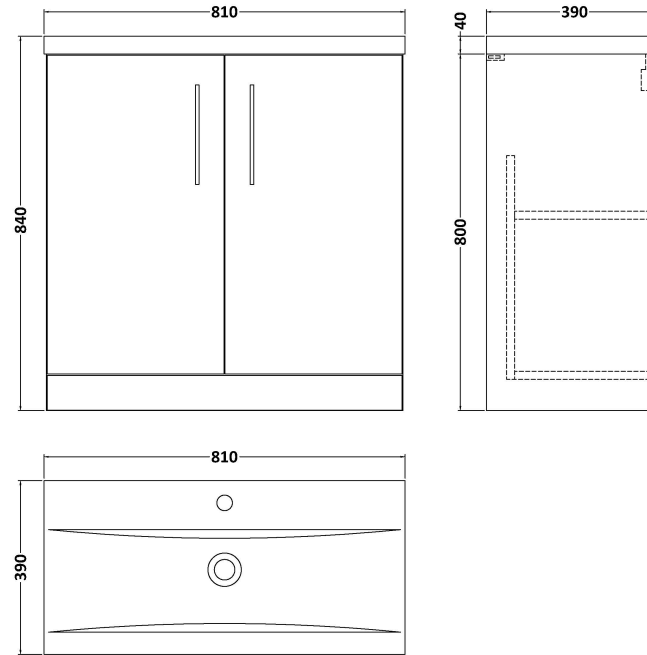

Sales Code: ARN105A

Description: 800 Fs 2-Door Vanity & Basin 1

Packaging Details

Barcode: 5056462616599

Sales Code: NVF105

Description: 800 Fs 2-Door Unit (365 Deep)

Product Dimensions

Height (mm):	800
Width (mm):	800
Depth (mm):	383
Nett Weight (kg):	25.5

Packaging Dimensions

Height (mm):	835
Width (mm):	820
Depth (mm):	375
Gross Weight (kg):	26

Packaging Data

Box Colour:	Brown Cardboard Box - Printed
Box Qty:	0
Label Size:	0 x 0
Label Colour:	Not Applicable
Label Qty:	0

Outer Box Dimensions (If Applicable)

Height (mm):	
Width (mm):	
Depth (mm):	
Gross Weight (kg):	
Barcode:	5056462614328

Product Details

Country of Origin:	China
Fitting Instruction:	No
CE Certification:	N/A
FSC Certified Materials:	Yes
Colour:	Gloss White
Construction Method:	Cam & Wood Dowel
Construction Type:	Rigid
Cabinet Finish:	MFC Painted Gloss
Fascia Finish:	Mdf Painted Gloss
Cabinet Thickness (mm):	16
Fascia Thickness (mm):	18
Drawer Included:	No
Drawer Type:	Not Applicable
No of Shelves:	1
Hinge Type:	95 Degree Soft Close
Hinge Included:	Yes, Supplied
Adjustable Legs:	No, Not Required
Fixings Included:	Yes
Handle Style:	Contemporary
Waste Shroud:	No
Handle Included:	Yes, Supplied
Handle Type:	D-Shape

Sales Code: NVM015

Description: 800 Mid Edged Basin 1 Th

Product Dimensions

Height (mm):	180
Width (mm):	810
Depth (mm):	390
Nett Weight (kg):	15

Packaging Dimensions

Height (mm):	210
Width (mm):	410
Depth (mm):	830
Gross Weight (kg):	15