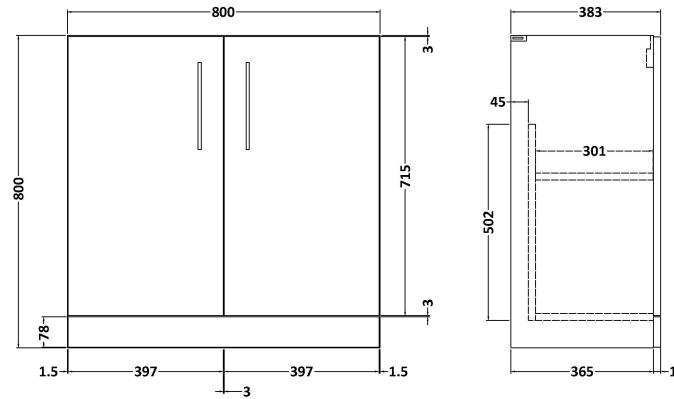

Sales Code: ARN105A

Description: 800 Fs 2-Door Vanity & Basin 1

Packaging Details

Barcode: 5056462616599

Sales Code: NVF105

Description: 800 Fs 2-Door Unit (365 Deep)

Product Dimensions

Height (mm):	800
Width (mm):	800
Depth (mm):	383
Nett Weight (kg):	25.5

Packaging Dimensions

Height (mm):	835
Width (mm):	820
Depth (mm):	375
Gross Weight (kg):	26

Packaging Data

Box Colour:	Brown Cardboard Box - Printed
Box Qty:	0
Label Size:	0 x 0
Label Colour:	Not Applicable
Label Qty:	0

Outer Box Dimensions (If Applicable)

Height (mm):	
Width (mm):	
Depth (mm):	
Gross Weight (kg):	
Barcode:	5056462614328

Product Details

Country of Origin:	China
Fitting Instruction:	No
CE Certification:	N/A
FSC Certified Materials:	Yes
Colour:	Gloss White
Construction Method:	Cam & Wood Dowel
Construction Type:	Rigid
Cabinet Finish:	MFC Painted Gloss
Fascia Finish:	Mdf Painted Gloss
Cabinet Thickness (mm):	16
Fascia Thickness (mm):	18
Drawer Included:	No
Drawer Type:	Not Applicable
No of Shelves:	1
Hinge Type:	95 Degree Soft Close
Hinge Included:	Yes, Supplied
Adjustable Legs:	No, Not Required
Fixings Included:	Yes
Handle Style:	Contemporary
Waste Shroud:	No
Handle Included:	Yes, Supplied
Handle Type:	D-Shape

Sales Code: NVM015

Description: 800 Mid Edged Basin 1 Th

Product Dimensions

Height (mm):	180
Width (mm):	810
Depth (mm):	390
Nett Weight (kg):	15

Packaging Dimensions

Height (mm):	210
Width (mm):	410
Depth (mm):	830
Gross Weight (kg):	15