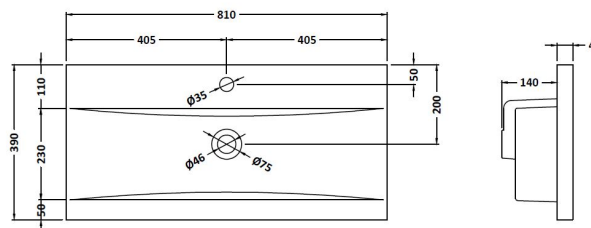

Packaging Dimensions

Height (mm):	835
Width (mm):	820
Depth (mm):	375
Gross Weight (kg):	26

Packaging Data

Box Colour:	Brown Cardboard Box - Printed
Box Qty:	0
Label Size:	0 x 0
Label Colour:	Not Applicable
Label Qty:	0

Outer Box Dimensions (If Applicable)

Height (mm):	
Width (mm):	
Depth (mm):	
Gross Weight (kg):	
Barcode:	5056462614328

Product Details

Country of Origin:	China
Fitting Instruction:	No
CE Certification:	N/A
FSC Certified Materials:	Yes
Colour:	Gloss White
Construction Method:	Cam & Wood Dowel
Construction Type:	Rigid
Cabinet Finish:	MFC Painted Gloss
Fascia Finish:	Mdf Painted Gloss
Cabinet Thickness (mm):	16
Fascia Thickness (mm):	18
Drawer Included:	No
Drawer Type:	Not Applicable
No of Shelves:	1
Hinge Type:	95 Degree Soft Close
Hinge Included:	Yes, Supplied
Adjustable Legs:	No, Not Required
Fixings Included:	Yes
Handle Style:	Contemporary
Waste Shroud:	No
Handle Included:	Yes, Supplied
Handle Type:	D-Shape

Sales Code: NVM015

Description: 800 Mid Edged Basin 1 Th

Product Dimensions

Height (mm):	180
Width (mm):	810
Depth (mm):	390
Nett Weight (kg):	15

Packaging Dimensions

Height (mm):	210
Width (mm):	410
Depth (mm):	830
Gross Weight (kg):	15

Packaging Data

Box Colour:	Brown Cardboard Box
Box Qty:	1
Label Size:	100 x 50
Label Colour:	White Label
Label Qty:	2

Outer Box Dimensions (If Applicable)

Height (mm):	
Width (mm):	
Depth (mm):	
Gross Weight (kg):	
Barcode:	5055369043422