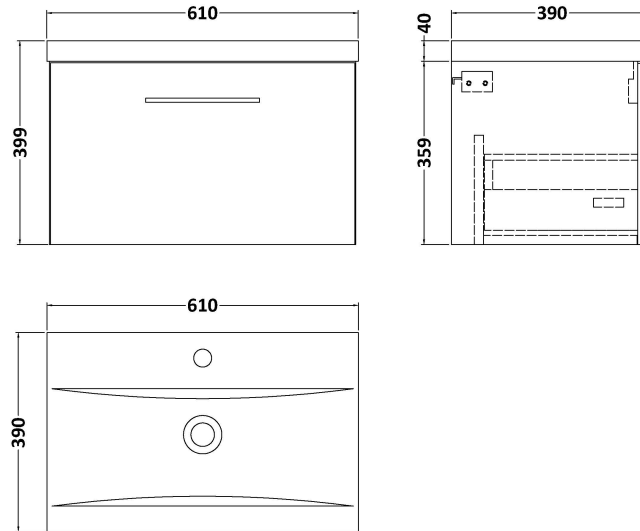

Sales Code: ARN122A

Description: 600 Wh 1-Drawer Vanity & Basin 1

Packaging Details

Barcode: 5056462667348

Sales Code: NVF122

Description: 600 Single Drawer Unit (365 Deep)

Product Dimensions

Height (mm):	359
Width (mm):	600
Depth (mm):	383
Nett Weight (kg):	13

Packaging Dimensions

Height (mm):	391
Width (mm):	632
Depth (mm):	391
Gross Weight (kg):	13.5

Packaging Data

Box Colour:	Brown Cardboard Box - Printed
Box Qty:	0
Label Size:	0 x 0
Label Colour:	Not Applicable
Label Qty:	0

Sales Code: NVM013

Description: 600 Mid-Edged Basin 1 Th

Product Dimensions

Height (mm):	180
Width (mm):	610
Depth (mm):	390
Nett Weight (kg):	11

Packaging Dimensions

Height (mm):	200
Width (mm):	410
Depth (mm):	630
Gross Weight (kg):	11

Packaging Data

Box Colour:	Brown Cardboard Box - Printed
Box Qty:	1
Label Size:	100 x 50
Label Colour:	White Label
Label Qty:	2

Outer Box Dimensions (If Applicable)

Height (mm):	
Width (mm):	
Depth (mm):	
Gross Weight (kg):	
Barcode:	5055369043415