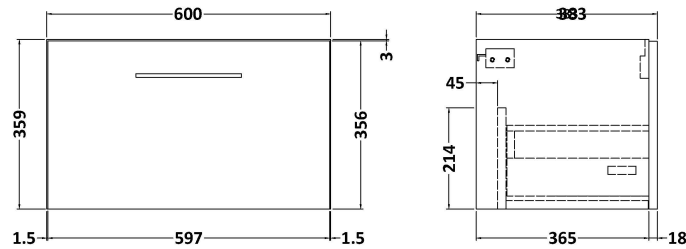

Sales Code: ARN122A

Description: 600 Wh 1-Drawer Vanity & Basin 1

Packaging Details

Barcode: 5056462667348

Sales Code: NVF122

Description: 600 Single Drawer Unit (365 Deep)

Product Dimensions

Height (mm):	359
Width (mm):	600
Depth (mm):	383
Nett Weight (kg):	13

Packaging Dimensions

Height (mm):	391
Width (mm):	632
Depth (mm):	391
Gross Weight (kg):	13.5

Packaging Data

Box Colour:	Brown Cardboard Box - Printed
Box Qty:	0
Label Size:	0 x 0
Label Colour:	Not Applicable
Label Qty:	0

Sales Code: NVM013

Description: 600 Mid-Edged Basin 1 Th

Product Dimensions

Height (mm):	180
Width (mm):	610
Depth (mm):	390
Nett Weight (kg):	11

Packaging Dimensions

Height (mm):	200
Width (mm):	410
Depth (mm):	630
Gross Weight (kg):	11

Packaging Data

Box Colour:	Brown Cardboard Box - Printed
Box Qty:	1
Label Size:	100 x 50
Label Colour:	White Label
Label Qty:	2

Outer Box Dimensions (If Applicable)

Height (mm):	
Width (mm):	
Depth (mm):	
Gross Weight (kg):	
Barcode:	5055369043415