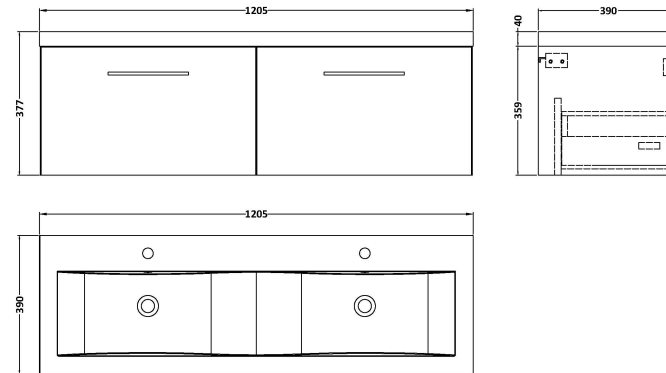

Sales Code: ARN122F

Description: 1200 Wh 2-Drawer Vanity & Double Basin

Packaging Details

Barcode: 5056462669861

Sales Code: NVF122

Description: 600 Single Drawer Unit (365 Deep)

Product Dimensions

Height (mm):	359
Width (mm):	600
Depth (mm):	383
Nett Weight (kg):	13

Packaging Dimensions

Height (mm):	391
Width (mm):	632
Depth (mm):	391
Gross Weight (kg):	13.5

Packaging Data

Box Colour:	Brown Cardboard Box - Printed
Box Qty:	0
Label Size:	0 x 0
Label Colour:	Not Applicable
Label Qty:	0

Outer Box Dimensions (If Applicable)

Height (mm):	
Width (mm):	
Depth (mm):	
Gross Weight (kg):	
Barcode:	5056462660783

Product Details

Country of Origin:	China
Fitting Instruction:	No
CE Certification:	N/A
FSC Certified Materials:	Yes
Colour:	Gloss White
Construction Method:	Cam & Wood Dowel
Construction Type:	Rigid
Cabinet Finish:	MFC Painted Gloss
Fascia Finish:	Mdf Painted Gloss
Cabinet Thickness (mm):	16
Fascia Thickness (mm):	18
Drawer Included:	Yes
Drawer Type:	80mm High Metal S/C Inc Galler
No of Shelves:	0
Hinge Type:	Not Applicable
Hinge Included:	Not Applicable
Adjustable Legs:	No, Not Required
Fixings Included:	Yes
Handle Style:	Contemporary
Waste Shroud:	Yes
Handle Included:	Yes, Supplied
Handle Type:	D-Shape

Sales Code: CBM424

Description: Double Ceramic Basin 1208X392

Product Dimensions

Height (mm):	390
Width (mm):	1205
Depth (mm):	175
Nett Weight (kg):	27

Packaging Dimensions

Height (mm):	205
Width (mm):	1270
Depth (mm):	510
Gross Weight (kg):	27