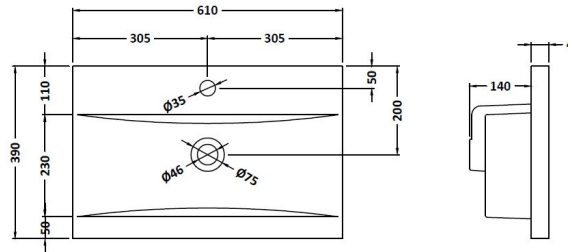

Sales Code: ARN123A

Description: 600 Wh 2-Door Vanity & Basin 1

Packaging Details

Barcode: 5056462667768

Sales Code: NVF123

Description: 600 Wh 2-Door Unit (365 Deep)

Product Dimensions

Height (mm):	539
Width (mm):	600
Depth (mm):	383
Nett Weight (kg):	14.2

Packaging Dimensions

Height (mm):	560
Width (mm):	620
Depth (mm):	405
Gross Weight (kg):	14.7

Packaging Data

Box Colour:	Brown Cardboard Box - Printed
Box Qty:	0
Label Size:	0 x 0
Label Colour:	Not Applicable
Label Qty:	0

Outer Box Dimensions (If Applicable)

Height (mm):	
Width (mm):	
Depth (mm):	
Gross Weight (kg):	
Barcode:	5056462614380

Product Details

Country of Origin:	China
Fitting Instruction:	No
CE Certification:	N/A
FSC Certified Materials:	Yes
Colour:	Gloss White
Construction Method:	Cam & Wood Dowel
Construction Type:	Rigid
Cabinet Finish:	MFC Painted Gloss
Fascia Finish:	Mdf Painted Gloss
Cabinet Thickness (mm):	16
Fascia Thickness (mm):	18
Drawer Included:	No
Drawer Type:	Not Applicable
No of Shelves:	0
Hinge Type:	95 Degree Soft Close
Hinge Included:	Yes, Supplied
Adjustable Legs:	No, Not Required
Fixings Included:	Yes
Handle Style:	Contemporary
Waste Shroud:	No
Handle Included:	Yes, Supplied
Handle Type:	D-Shape

Sales Code: NVM013

Description: 600 Mid-Edged Basin 1 Th

Product Dimensions

Height (mm):	180
Width (mm):	610
Depth (mm):	390
Nett Weight (kg):	11

Packaging Dimensions

Height (mm):	200
Width (mm):	410
Depth (mm):	630
Gross Weight (kg):	11