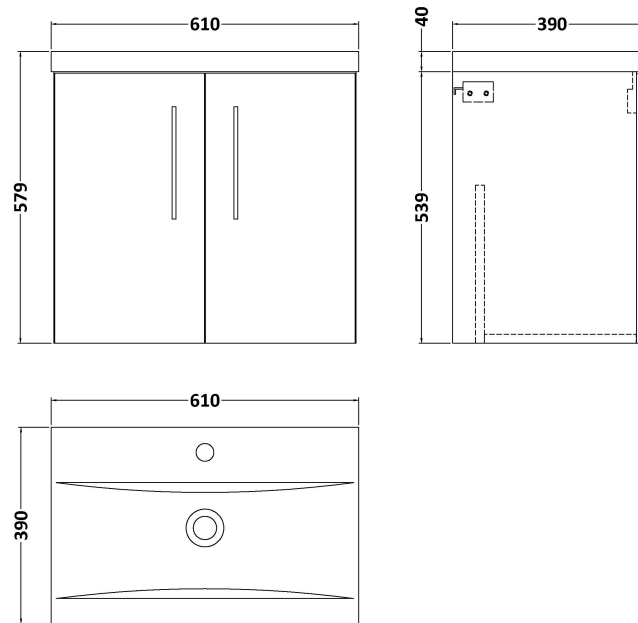

Sales Code: ARN123A

Description: 600 Wh 2-Door Vanity & Basin 1

Packaging Details

Barcode: 5056462667768

Sales Code: NVF123

Description: 600 Wh 2-Door Unit (365 Deep)

Product Dimensions

Height (mm):	539
Width (mm):	600
Depth (mm):	383
Nett Weight (kg):	14.2

Packaging Dimensions

Height (mm):	560
Width (mm):	620
Depth (mm):	405
Gross Weight (kg):	14.7

Packaging Data

Box Colour:	Brown Cardboard Box - Printed
Box Qty:	0
Label Size:	0 x 0
Label Colour:	Not Applicable
Label Qty:	0

Outer Box Dimensions (If Applicable)

Height (mm):	
Width (mm):	
Depth (mm):	
Gross Weight (kg):	
Barcode:	5056462614380

Product Details

Country of Origin:	China
Fitting Instruction:	No
CE Certification:	N/A
FSC Certified Materials:	Yes
Colour:	Gloss White
Construction Method:	Cam & Wood Dowel
Construction Type:	Rigid
Cabinet Finish:	MFC Painted Gloss
Fascia Finish:	Mdf Painted Gloss
Cabinet Thickness (mm):	16
Fascia Thickness (mm):	18
Drawer Included:	No
Drawer Type:	Not Applicable
No of Shelves:	0
Hinge Type:	95 Degree Soft Close
Hinge Included:	Yes, Supplied
Adjustable Legs:	No, Not Required
Fixings Included:	Yes
Handle Style:	Contemporary
Waste Shroud:	No
Handle Included:	Yes, Supplied
Handle Type:	D-Shape

Sales Code: NVM013

Description: 600 Mid-Edged Basin 1 Th

Product Dimensions

Height (mm):	180
Width (mm):	610
Depth (mm):	390
Nett Weight (kg):	11

Packaging Dimensions

Height (mm):	200
Width (mm):	410
Depth (mm):	630
Gross Weight (kg):	11