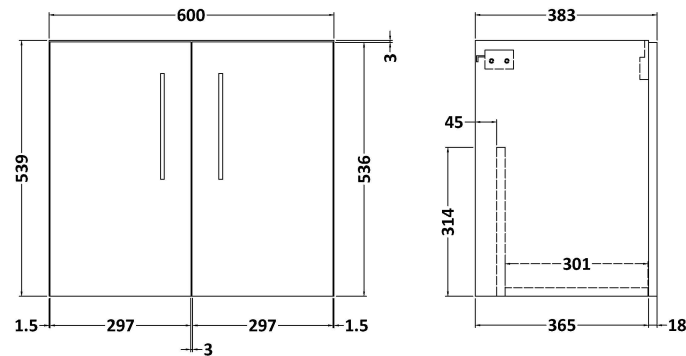

Sales Code: ARN123A

Description: 600 Wh 2-Door Vanity & Basin 1

Packaging Details

Barcode: 5056462667768

Sales Code: NVF123

Description: 600 Wh 2-Door Unit (365 Deep)

Product Dimensions

Height (mm):	539
Width (mm):	600
Depth (mm):	383
Nett Weight (kg):	14.2

Packaging Dimensions

Height (mm):	560
Width (mm):	620
Depth (mm):	405
Gross Weight (kg):	14.7

Packaging Data

Box Colour:	Brown Cardboard Box - Printed
Box Qty:	0
Label Size:	0 x 0
Label Colour:	Not Applicable
Label Qty:	0

Outer Box Dimensions (If Applicable)

Height (mm):	
Width (mm):	
Depth (mm):	
Gross Weight (kg):	
Barcode:	5056462614380

Product Details

Country of Origin:	China
Fitting Instruction:	No
CE Certification:	N/A
FSC Certified Materials:	Yes
Colour:	Gloss White
Construction Method:	Cam & Wood Dowel
Construction Type:	Rigid
Cabinet Finish:	MFC Painted Gloss
Fascia Finish:	Mdf Painted Gloss
Cabinet Thickness (mm):	16
Fascia Thickness (mm):	18
Drawer Included:	No
Drawer Type:	Not Applicable
No of Shelves:	0
Hinge Type:	95 Degree Soft Close
Hinge Included:	Yes, Supplied
Adjustable Legs:	No, Not Required
Fixings Included:	Yes
Handle Style:	Contemporary
Waste Shroud:	No
Handle Included:	Yes, Supplied
Handle Type:	D-Shape

Sales Code: NVM013

Description: 600 Mid-Edged Basin 1 Th

Product Dimensions

Height (mm):	180
Width (mm):	610
Depth (mm):	390
Nett Weight (kg):	11

Packaging Dimensions

Height (mm):	200
Width (mm):	410
Depth (mm):	630
Gross Weight (kg):	11