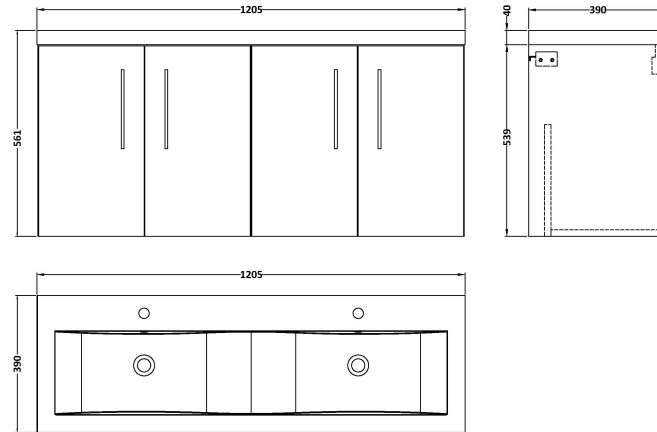

Sales Code: ARN123F

Description: 1200 Wh 4-Door Vanity & Double Basin

Packaging Details

Barcode: 5056462670072

Sales Code: NVF123

Description: 600 Wh 2-Door Unit (365 Deep)

Product Dimensions

Height (mm):	539
Width (mm):	600
Depth (mm):	383
Nett Weight (kg):	14.2

Packaging Dimensions

Height (mm):	560
Width (mm):	620
Depth (mm):	405
Gross Weight (kg):	14.7

Packaging Data

Box Colour:	Brown Cardboard Box - Printed
Box Qty:	0
Label Size:	0 x 0
Label Colour:	Not Applicable
Label Qty:	0

Outer Box Dimensions (If Applicable)

Height (mm):	
Width (mm):	
Depth (mm):	
Gross Weight (kg):	
Barcode:	5056462614380

Product Details

Country of Origin:	China
Fitting Instruction:	No
CE Certification:	N/A
FSC Certified Materials:	Yes
Colour:	Gloss White
Construction Method:	Cam & Wood Dowel
Construction Type:	Rigid
Cabinet Finish:	MFC Painted Gloss
Fascia Finish:	Mdf Painted Gloss
Cabinet Thickness (mm):	16
Fascia Thickness (mm):	18
Drawer Included:	No
Drawer Type:	Not Applicable
No of Shelves:	0
Hinge Type:	95 Degree Soft Close
Hinge Included:	Yes, Supplied
Adjustable Legs:	No, Not Required
Fixings Included:	Yes
Handle Style:	Contemporary
Waste Shroud:	No
Handle Included:	Yes, Supplied
Handle Type:	D-Shape

Sales Code: CBM424

Description: Double Ceramic Basin 1208X392

Product Dimensions

Height (mm):	390
Width (mm):	1205
Depth (mm):	175
Nett Weight (kg):	27

Packaging Dimensions

Height (mm):	205
Width (mm):	1270
Depth (mm):	510
Gross Weight (kg):	27