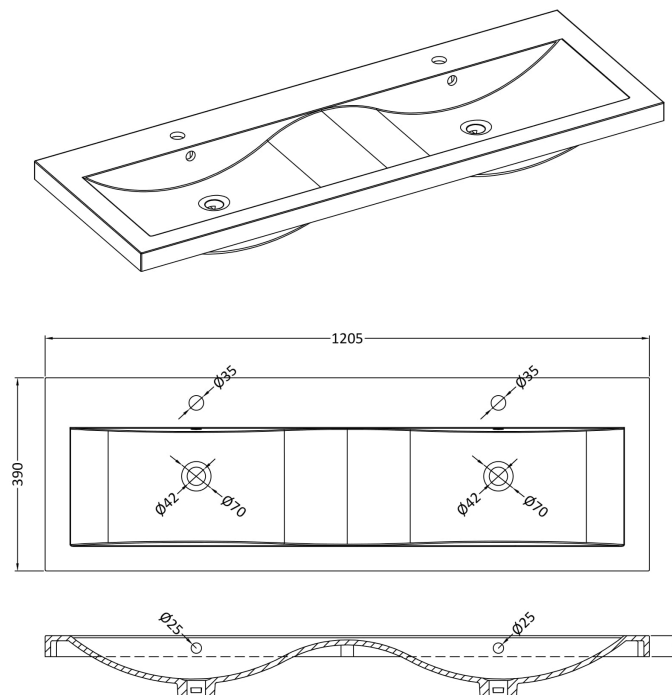

Sales Code: ARN123F

Description: 1200 Wh 4-Door Vanity & Double Basin

Packaging Details

Barcode: 5056462670072

Sales Code: NVF123

Description: 600 Wh 2-Door Unit (365 Deep)

Product Dimensions

Height (mm):	539
Width (mm):	600
Depth (mm):	383
Nett Weight (kg):	14.2

Packaging Dimensions

Height (mm):	560
Width (mm):	620
Depth (mm):	405
Gross Weight (kg):	14.7

Packaging Data

Box Colour:	Brown Cardboard Box - Printed
Box Qty:	0
Label Size:	0 x 0
Label Colour:	Not Applicable
Label Qty:	0

Outer Box Dimensions (If Applicable)

Height (mm):	
Width (mm):	
Depth (mm):	
Gross Weight (kg):	
Barcode:	5056462614380

Product Details

Country of Origin:	China
Fitting Instruction:	No
CE Certification:	N/A
FSC Certified Materials:	Yes
Colour:	Gloss White
Construction Method:	Cam & Wood Dowel
Construction Type:	Rigid
Cabinet Finish:	MFC Painted Gloss
Fascia Finish:	Mdf Painted Gloss
Cabinet Thickness (mm):	16
Fascia Thickness (mm):	18
Drawer Included:	No
Drawer Type:	Not Applicable
No of Shelves:	0
Hinge Type:	95 Degree Soft Close
Hinge Included:	Yes, Supplied
Adjustable Legs:	No, Not Required
Fixings Included:	Yes
Handle Style:	Contemporary
Waste Shroud:	No
Handle Included:	Yes, Supplied
Handle Type:	D-Shape

Sales Code: CBM424

Description: Double Ceramic Basin 1208X392

Product Dimensions

Height (mm):	390
Width (mm):	1205
Depth (mm):	175
Nett Weight (kg):	27

Packaging Dimensions

Height (mm):	205
Width (mm):	1270
Depth (mm):	510
Gross Weight (kg):	27