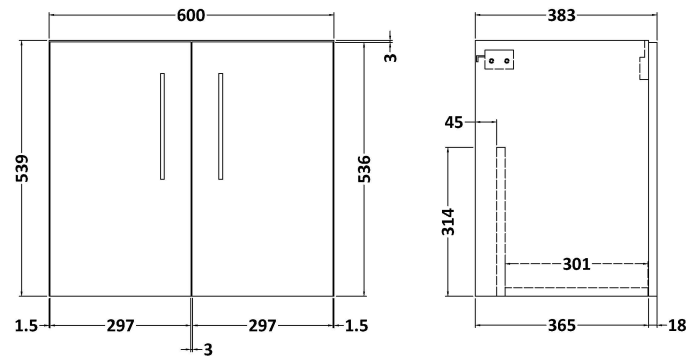

Sales Code: ARN123F

Description: 1200 Wh 4-Door Vanity & Double Basin

Packaging Details

Barcode: 5056462670072

Sales Code: NVF123

Description: 600 Wh 2-Door Unit (365 Deep)

Product Dimensions

Height (mm):	539
Width (mm):	600
Depth (mm):	383
Nett Weight (kg):	14.2

Packaging Dimensions

Height (mm):	560
Width (mm):	620
Depth (mm):	405
Gross Weight (kg):	14.7

Packaging Data

Box Colour:	Brown Cardboard Box - Printed
Box Qty:	0
Label Size:	0 x 0
Label Colour:	Not Applicable
Label Qty:	0

Outer Box Dimensions (If Applicable)

Height (mm):	
Width (mm):	
Depth (mm):	
Gross Weight (kg):	
Barcode:	5056462614380

Product Details

Country of Origin:	China
Fitting Instruction:	No
CE Certification:	N/A
FSC Certified Materials:	Yes
Colour:	Gloss White
Construction Method:	Cam & Wood Dowel
Construction Type:	Rigid
Cabinet Finish:	MFC Painted Gloss
Fascia Finish:	Mdf Painted Gloss
Cabinet Thickness (mm):	16
Fascia Thickness (mm):	18
Drawer Included:	No
Drawer Type:	Not Applicable
No of Shelves:	0
Hinge Type:	95 Degree Soft Close
Hinge Included:	Yes, Supplied
Adjustable Legs:	No, Not Required
Fixings Included:	Yes
Handle Style:	Contemporary
Waste Shroud:	No
Handle Included:	Yes, Supplied
Handle Type:	D-Shape

Sales Code: CBM424

Description: Double Ceramic Basin 1208X392

Product Dimensions

Height (mm):	390
Width (mm):	1205
Depth (mm):	175
Nett Weight (kg):	27

Packaging Dimensions

Height (mm):	205
Width (mm):	1270
Depth (mm):	510
Gross Weight (kg):	27