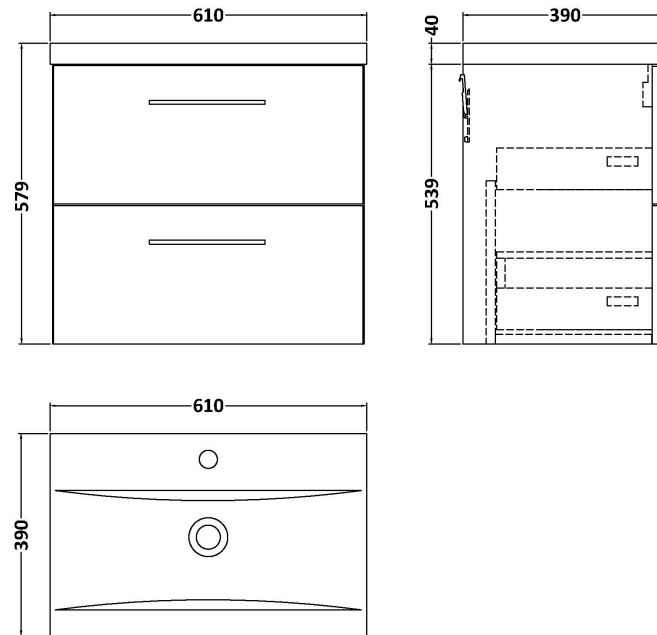

Sales Code: ARN124A

Description: 600 Wh 2-Drawer Vanity & Basin 1

Packaging Details

Barcode: 5056462668185

Sales Code: NVF124

Description: 600 Wh 2-Drawer Unit (365 Deep)

Product Dimensions

Height (mm):	539
Width (mm):	600
Depth (mm):	383
Nett Weight (kg):	21.5

Packaging Dimensions

Height (mm):	560
Width (mm):	620
Depth (mm):	405
Gross Weight (kg):	22

Packaging Data

Box Colour:	Brown Cardboard Box - Printed
Box Qty:	0
Label Size:	0 x 0
Label Colour:	Not Applicable
Label Qty:	0

Outer Box Dimensions (If Applicable)

Height (mm):	
Width (mm):	
Depth (mm):	
Gross Weight (kg):	
Barcode:	5056462614410

Product Details

Country of Origin:	China
Fitting Instruction:	No
CE Certification:	N/A
FSC Certified Materials:	Yes
Colour:	Gloss White
Construction Method:	Cam & Wood Dowel
Construction Type:	Rigid
Cabinet Finish:	MFC Painted Gloss
Fascia Finish:	Mdf Painted Gloss
Cabinet Thickness (mm):	16
Fascia Thickness (mm):	18
Drawer Included:	Yes
Drawer Type:	80mm High Metal S/C Inc Galler
No of Shelves:	0
Hinge Type:	Not Applicable
Hinge Included:	Not Applicable
Adjustable Legs:	No, Not Required
Fixings Included:	Yes
Handle Style:	Contemporary
Waste Shroud:	Yes
Handle Included:	Yes, Supplied
Handle Type:	D-Shape

Sales Code: NVM013

Description: 600 Mid-Edged Basin 1 Th

Product Dimensions

Height (mm):	180
Width (mm):	610
Depth (mm):	390
Nett Weight (kg):	11

Packaging Dimensions

Height (mm):	200
Width (mm):	410
Depth (mm):	630
Gross Weight (kg):	11