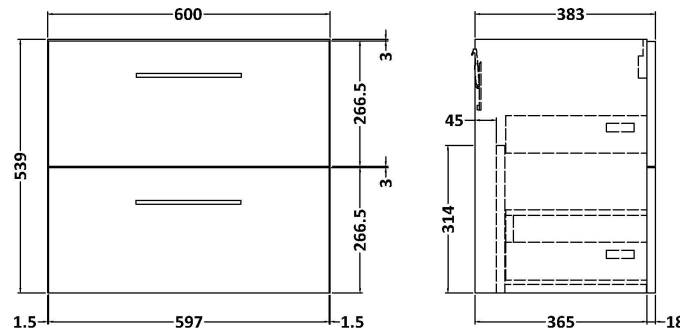

Sales Code: ARN124A

Description: 600 Wh 2-Drawer Vanity & Basin 1

Packaging Details

Barcode: 5056462668185

Sales Code: NVF124

Description: 600 Wh 2-Drawer Unit (365 Deep)

Product Dimensions

Height (mm):	539
Width (mm):	600
Depth (mm):	383
Nett Weight (kg):	21.5

Packaging Dimensions

Height (mm):	560
Width (mm):	620
Depth (mm):	405
Gross Weight (kg):	22

Packaging Data

Box Colour:	Brown Cardboard Box - Printed
Box Qty:	0
Label Size:	0 x 0
Label Colour:	Not Applicable
Label Qty:	0

Sales Code: NVM013

Description: 600 Mid-Edged Basin 1 Th

Product Dimensions

Height (mm):	180
Width (mm):	610
Depth (mm):	390
Nett Weight (kg):	11

Packaging Dimensions

Height (mm):	200
Width (mm):	410
Depth (mm):	630
Gross Weight (kg):	11

Packaging Data

Box Colour:	Brown Cardboard Box - Printed
Box Qty:	1
Label Size:	100 x 50
Label Colour:	White Label
Label Qty:	2

Outer Box Dimensions (If Applicable)

Height (mm):	
Width (mm):	
Depth (mm):	
Gross Weight (kg):	
Barcode:	5055369043415