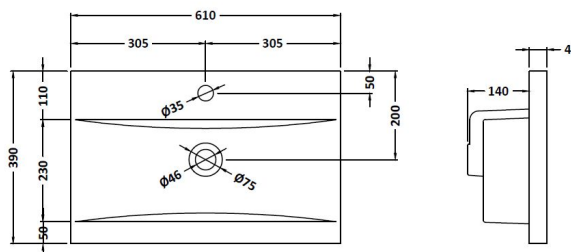

Sales Code: ARN124A

Description: 600 Wh 2-Drawer Vanity & Basin 1

Packaging Details

Barcode: 5056462668185

Sales Code: NVF124

Description: 600 Wh 2-Drawer Unit (365 Deep)

Product Dimensions

Height (mm):	539
Width (mm):	600
Depth (mm):	383
Nett Weight (kg):	21.5

Packaging Dimensions

Height (mm):	560
Width (mm):	620
Depth (mm):	405
Gross Weight (kg):	22

Packaging Data

Box Colour:	Brown Cardboard Box - Printed
Box Qty:	0
Label Size:	0 x 0
Label Colour:	Not Applicable
Label Qty:	0

Outer Box Dimensions (If Applicable)

Height (mm):	
Width (mm):	
Depth (mm):	
Gross Weight (kg):	
Barcode:	5056462614410

Product Details

Country of Origin:	China
Fitting Instruction:	No
CE Certification:	N/A
FSC Certified Materials:	Yes
Colour:	Gloss White
Construction Method:	Cam & Wood Dowel
Construction Type:	Rigid
Cabinet Finish:	MFC Painted Gloss
Fascia Finish:	Mdf Painted Gloss
Cabinet Thickness (mm):	16
Fascia Thickness (mm):	18
Drawer Included:	Yes
Drawer Type:	80mm High Metal S/C Inc Galler
No of Shelves:	0
Hinge Type:	Not Applicable
Hinge Included:	Not Applicable
Adjustable Legs:	No, Not Required
Fixings Included:	Yes
Handle Style:	Contemporary
Waste Shroud:	Yes
Handle Included:	Yes, Supplied
Handle Type:	D-Shape

Sales Code: NVM013

Description: 600 Mid-Edged Basin 1 Th

Product Dimensions

Height (mm):	180
Width (mm):	610
Depth (mm):	390
Nett Weight (kg):	11

Packaging Dimensions

Height (mm):	200
Width (mm):	410
Depth (mm):	630
Gross Weight (kg):	11