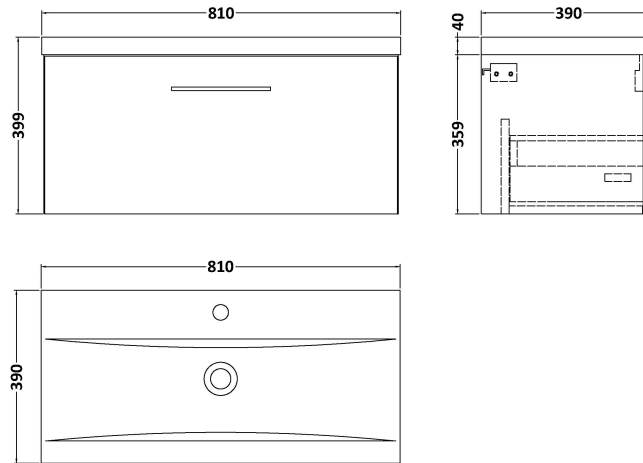

Sales Code: ARN125A

Description: 800 Wh 1-Drawer Vanity & Basin 1

Packaging Details

Barcode: 5056462668604

Sales Code: NVF125

Description: 800 Single Drawer Unit (365 Deep)

Product Dimensions

Height (mm):	359
Width (mm):	800
Depth (mm):	383
Nett Weight (kg):	17

Packaging Dimensions

Height (mm):	391
Width (mm):	832
Depth (mm):	391
Gross Weight (kg):	17.5

Packaging Data

Box Colour:	Brown Cardboard Box - Printed
Box Qty:	0
Label Size:	0 x 0
Label Colour:	Not Applicable
Label Qty:	0

Outer Box Dimensions (If Applicable)

Height (mm):	
Width (mm):	
Depth (mm):	
Gross Weight (kg):	
Barcode:	5056462660851

Product Details

Country of Origin:	China
Fitting Instruction:	No
CE Certification:	N/A
FSC Certified Materials:	Yes
Colour:	Gloss White
Construction Method:	Cam & Wood Dowel
Construction Type:	Rigid
Cabinet Finish:	MFC Painted Gloss
Fascia Finish:	Mdf Painted Gloss
Cabinet Thickness (mm):	16
Fascia Thickness (mm):	18
Drawer Included:	Yes
Drawer Type:	80mm High Metal S/C Inc Galler
No of Shelves:	0
Hinge Type:	Not Applicable
Hinge Included:	Not Applicable
Adjustable Legs:	No, Not Required
Fixings Included:	Yes
Handle Style:	Contemporary
Waste Shroud:	Yes
Handle Included:	Yes, Supplied
Handle Type:	D-Shape

Sales Code: NVM015

Description: 800 Mid Edged Basin 1 Th

Product Dimensions

Height (mm):	180
Width (mm):	810
Depth (mm):	390
Nett Weight (kg):	15

Packaging Dimensions

Height (mm):	210
Width (mm):	410
Depth (mm):	830
Gross Weight (kg):	15