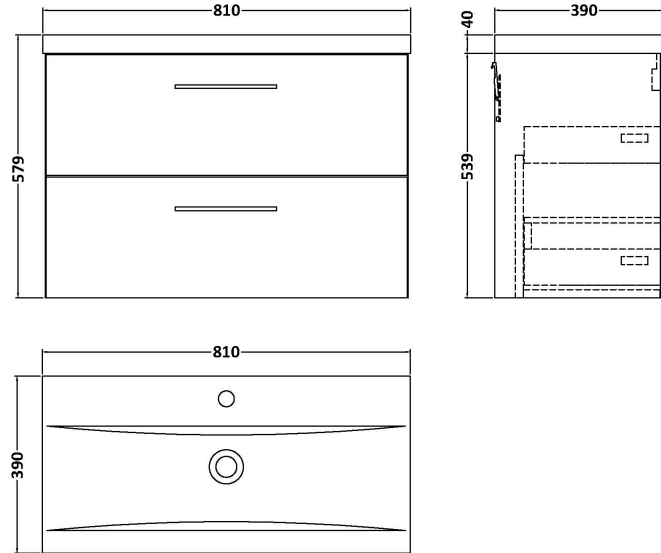

Sales Code: ARN126A

Description: 800 Wh 2-Drawer Vanity & Basin 1

Packaging Details

Barcode: 5056462669021

Sales Code: NVF126

Description: 800 Wh 2-Drawer Unit (365 Deep)

Product Dimensions

Height (mm):	539
Width (mm):	800
Depth (mm):	383
Nett Weight (kg):	33.5

Packaging Dimensions

Height (mm):	560
Width (mm):	820
Depth (mm):	405
Gross Weight (kg):	34

Packaging Data

Box Colour:	Brown Cardboard Box - Printed
Box Qty:	0
Label Size:	0 x 0
Label Colour:	Not Applicable
Label Qty:	0

Outer Box Dimensions (If Applicable)

Height (mm):	
Width (mm):	
Depth (mm):	
Gross Weight (kg):	
Barcode:	5056462614441

Product Details

Country of Origin:	China
Fitting Instruction:	No
CE Certification:	N/A
FSC Certified Materials:	Yes
Colour:	Gloss White
Construction Method:	Cam & Wood Dowel
Construction Type:	Rigid
Cabinet Finish:	MFC Painted Gloss
Fascia Finish:	Mdf Painted Gloss
Cabinet Thickness (mm):	16
Fascia Thickness (mm):	18
Drawer Included:	Yes
Drawer Type:	80mm High Metal S/C Inc Galler
No of Shelves:	0
Hinge Type:	Not Applicable
Hinge Included:	Not Applicable
Adjustable Legs:	No, Not Required
Fixings Included:	Yes
Handle Style:	Contemporary
Waste Shroud:	Yes
Handle Included:	Yes, Supplied
Handle Type:	D-Shape

Sales Code: NVM015

Description: 800 Mid Edged Basin 1 Th

Product Dimensions

Height (mm):	180
Width (mm):	810
Depth (mm):	390
Nett Weight (kg):	15

Packaging Dimensions

Height (mm):	210
Width (mm):	410
Depth (mm):	830
Gross Weight (kg):	15