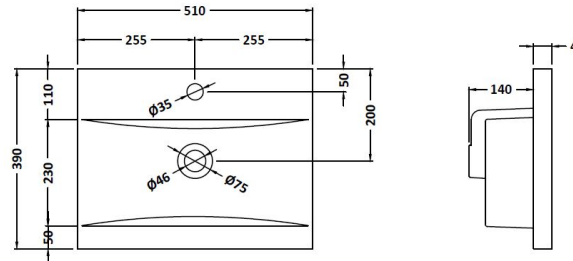

Packaging Dimensions

Height (mm):	835
Width (mm):	520
Depth (mm):	375
Gross Weight (kg):	18

Packaging Data

Box Colour:	Brown Cardboard Box - Printed
Box Qty:	0
Label Size:	0 x 0
Label Colour:	Not Applicable
Label Qty:	0

Outer Box Dimensions (If Applicable)

Height (mm):	
Width (mm):	
Depth (mm):	
Gross Weight (kg):	
Barcode:	5056462657950

Product Details

Country of Origin:	China
Fitting Instruction:	No
CE Certification:	N/A
FSC Certified Materials:	Yes
Colour:	Gloss Mid Grey
Construction Method:	Cam & Wood Dowel
Construction Type:	Rigid
Cabinet Finish:	MFC Painted Gloss
Fascia Finish:	Mdf Painted Gloss
Cabinet Thickness (mm):	16
Fascia Thickness (mm):	16
Drawer Included:	No
Drawer Type:	Not Applicable
No of Shelves:	1
Hinge Type:	95 Degree Soft Close
Hinge Included:	Yes, Supplied
Adjustable Legs:	No, Not Required
Fixings Included:	Yes
Handle Style:	Contemporary
Waste Shroud:	No
Handle Included:	Yes, Supplied
Handle Type:	D-Shape

Sales Code: NVM012

Description: 500 Mid-Edged Basin 1 Th

Product Dimensions

Height (mm):	180
Width (mm):	510
Depth (mm):	390
Nett Weight (kg):	10.54

Packaging Dimensions

Height (mm):	210
Width (mm):	410
Depth (mm):	530
Gross Weight (kg):	10.54

Packaging Data

Box Colour:	Brown Cardboard Box - Printed
Box Qty:	1
Label Size:	100 x 50
Label Colour:	White Label
Label Qty:	2

Outer Box Dimensions (If Applicable)

Height (mm):	
Width (mm):	
Depth (mm):	
Gross Weight (kg):	
Barcode:	5055369043446