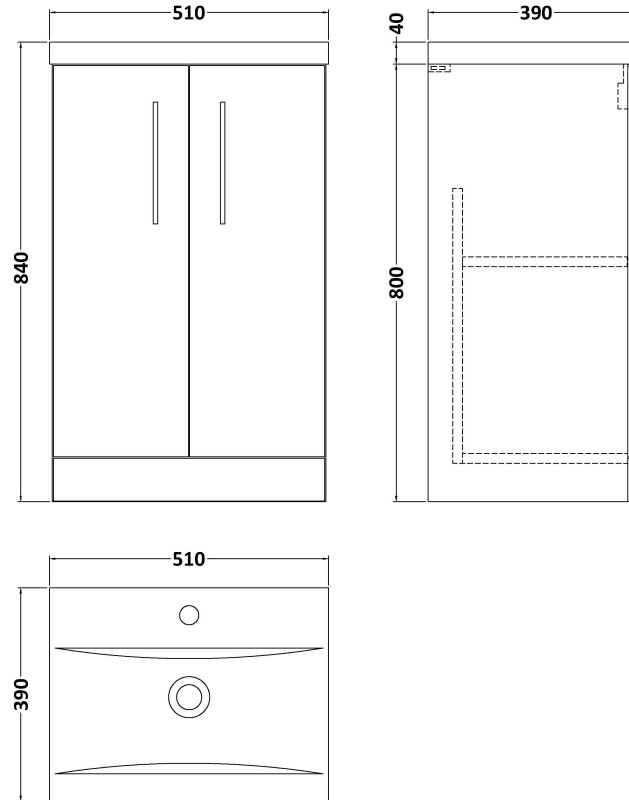

Sales Code: ARN1301A

Description: 500 Fs 2-Door Vanity & Basin 1

Packaging Details

Barcode: 5056462664019

Sales Code: NVF1301F

Description: 500 Fs 2-Door Unit (365 Deep)

Product Dimensions

Height (mm):	800
Width (mm):	500
Depth (mm):	383
Nett Weight (kg):	17.5

Packaging Dimensions

Height (mm):	835
Width (mm):	520
Depth (mm):	375
Gross Weight (kg):	18

Packaging Data

Box Colour:	Brown Cardboard Box - Printed
Box Qty:	0
Label Size:	0 x 0
Label Colour:	Not Applicable
Label Qty:	0

Outer Box Dimensions (If Applicable)

Height (mm):	
Width (mm):	
Depth (mm):	
Gross Weight (kg):	
Barcode:	5056462657950

Product Details

Country of Origin:	China
Fitting Instruction:	No
CE Certification:	N/A
FSC Certified Materials:	Yes
Colour:	Gloss Mid Grey
Construction Method:	Cam & Wood Dowel
Construction Type:	Rigid
Cabinet Finish:	MFC Painted Gloss
Fascia Finish:	Mdf Painted Gloss
Cabinet Thickness (mm):	16
Fascia Thickness (mm):	16
Drawer Included:	No
Drawer Type:	Not Applicable
No of Shelves:	1
Hinge Type:	95 Degree Soft Close
Hinge Included:	Yes, Supplied
Adjustable Legs:	No, Not Required
Fixings Included:	Yes
Handle Style:	Contemporary
Waste Shroud:	No
Handle Included:	Yes, Supplied
Handle Type:	D-Shape

Sales Code: NVM012

Description: 500 Mid-Edged Basin 1 Th

Product Dimensions

Height (mm):	180
Width (mm):	510
Depth (mm):	390
Nett Weight (kg):	10.54

Packaging Dimensions

Height (mm):	210
Width (mm):	410
Depth (mm):	530
Gross Weight (kg):	10.54