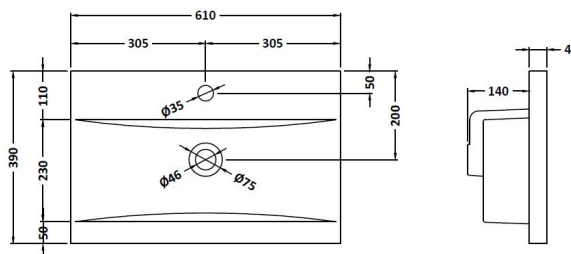

**Packaging Dimensions**

Height (mm):	835
Width (mm):	620
Depth (mm):	375
Gross Weight (kg):	20

**Packaging Data**

Box Colour:	Brown Cardboard Box - Printed
Box Qty:	0
Label Size:	0 x 0
Label Colour:	Not Applicable
Label Qty:	0

**Outer Box Dimensions (If Applicable)**

Height (mm):	
Width (mm):	
Depth (mm):	
Gross Weight (kg):	
Barcode:	5056462657974

**Product Details**

Country of Origin:	China
Fitting Instruction:	No
CE Certification:	N/A
FSC Certified Materials:	Yes
Colour:	Gloss Mid Grey
Construction Method:	Cam & Wood Dowel
Construction Type:	Rigid
Cabinet Finish:	MFC Painted Gloss
Fascia Finish:	Mdf Painted Gloss
Cabinet Thickness (mm):	16
Fascia Thickness (mm):	16
Drawer Included:	No
Drawer Type:	Not Applicable
No of Shelves:	1
Hinge Type:	95 Degree Soft Close
Hinge Included:	Yes, Supplied
Adjustable Legs:	No, Not Required
Fixings Included:	Yes
Handle Style:	Contemporary
Waste Shroud:	No
Handle Included:	Yes, Supplied
Handle Type:	D-Shape

### Product Dimensions

Height (mm):	180
Width (mm):	610
Depth (mm):	390
Nett Weight (kg):	11

### Packaging Dimensions

Height (mm):	200
Width (mm):	410
Depth (mm):	630
Gross Weight (kg):	11