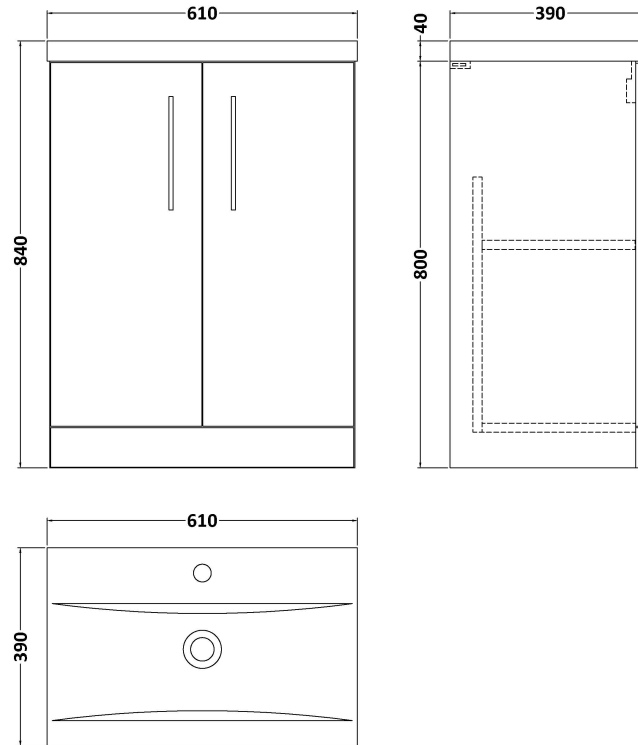

### Packaging Details

Barcode: 5056462663326

**Sales Code:** NVF1303F

**Description:** 600 Fs 2-Door Unit (365 Deep)

**Product Dimensions**

Height (mm):	800
Width (mm):	600
Depth (mm):	383
Nett Weight (kg):	19.5

**Packaging Dimensions**

Height (mm):	835
Width (mm):	620
Depth (mm):	375
Gross Weight (kg):	20

**Packaging Data**

Box Colour:	Brown Cardboard Box - Printed
Box Qty:	0
Label Size:	0 x 0
Label Colour:	Not Applicable
Label Qty:	0

### Product Dimensions

Height (mm):	180
Width (mm):	610
Depth (mm):	390
Nett Weight (kg):	11

### Packaging Dimensions

Height (mm):	200
Width (mm):	410
Depth (mm):	630
Gross Weight (kg):	11