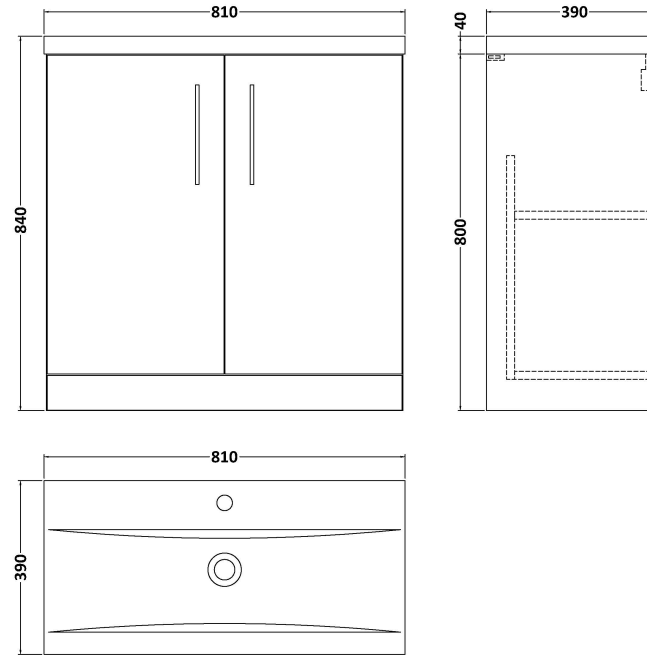

Sales Code: ARN1305A

Description: 800 Fs 2-Door Vanity & Basin 1

Packaging Details

Barcode: 5056462664705

Sales Code: NVF1305

Description: 800 Fs 2-Door Unit (365 Deep)

Product Dimensions

Height (mm):	800
Width (mm):	800
Depth (mm):	383
Nett Weight (kg):	25.5

Packaging Dimensions

Height (mm):	835
Width (mm):	820
Depth (mm):	375
Gross Weight (kg):	26

Packaging Data

Box Colour:	Brown Cardboard Box - Printed
Box Qty:	0
Label Size:	0 x 0
Label Colour:	Not Applicable
Label Qty:	0

Outer Box Dimensions (If Applicable)

Height (mm):	
Width (mm):	
Depth (mm):	
Gross Weight (kg):	
Barcode:	5056462657998

Product Details

Country of Origin:	China
Fitting Instruction:	No
CE Certification:	N/A
FSC Certified Materials:	Yes
Colour:	Gloss Mid Grey
Construction Method:	Cam & Wood Dowel
Construction Type:	Rigid
Cabinet Finish:	MFC Painted Gloss
Fascia Finish:	Mdf Painted Gloss
Cabinet Thickness (mm):	16
Fascia Thickness (mm):	16
Drawer Included:	No
Drawer Type:	Not Applicable
No of Shelves:	1
Hinge Type:	95 Degree Soft Close
Hinge Included:	Yes, Supplied
Adjustable Legs:	No, Not Required
Fixings Included:	Yes
Handle Style:	Contemporary
Waste Shroud:	No
Handle Included:	Yes, Supplied
Handle Type:	D-Shape

Sales Code: NVM015

Description: 800 Mid Edged Basin 1 Th

Product Dimensions

Height (mm):	180
Width (mm):	810
Depth (mm):	390
Nett Weight (kg):	15

Packaging Dimensions

Height (mm):	210
Width (mm):	410
Depth (mm):	830
Gross Weight (kg):	15