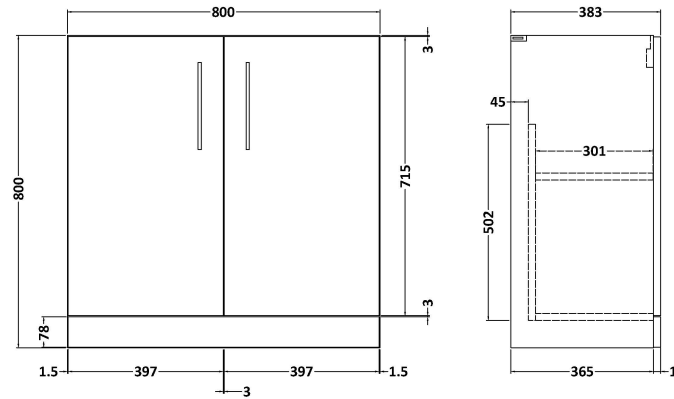

Sales Code: ARN1305A

Description: 800 Fs 2-Door Vanity & Basin 1

Packaging Details

Barcode: 5056462664705

Sales Code: NVF1305

Description: 800 Fs 2-Door Unit (365 Deep)

Product Dimensions

Height (mm):	800
Width (mm):	800
Depth (mm):	383
Nett Weight (kg):	25.5

Packaging Dimensions

Height (mm):	835
Width (mm):	820
Depth (mm):	375
Gross Weight (kg):	26

Packaging Data

Box Colour:	Brown Cardboard Box - Printed
Box Qty:	0
Label Size:	0 x 0
Label Colour:	Not Applicable
Label Qty:	0

Sales Code: NVM015

Description: 800 Mid Edged Basin 1 Th

Product Dimensions

Height (mm):	180
Width (mm):	810
Depth (mm):	390
Nett Weight (kg):	15

Packaging Dimensions

Height (mm):	210
Width (mm):	410
Depth (mm):	830
Gross Weight (kg):	15

Packaging Data

Box Colour:	Brown Cardboard Box
Box Qty:	1
Label Size:	100 x 50
Label Colour:	White Label
Label Qty:	2

Outer Box Dimensions (If Applicable)

Height (mm):	
Width (mm):	
Depth (mm):	
Gross Weight (kg):	
Barcode:	5055369043422