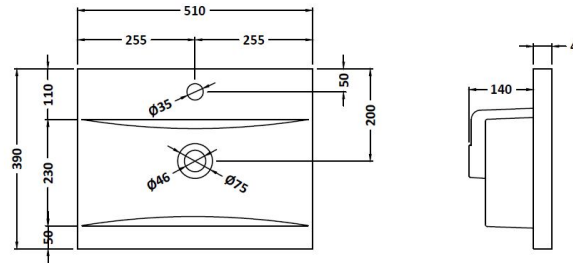

**Packaging Dimensions**

Height (mm):	560
Width (mm):	520
Depth (mm):	405
Gross Weight (kg):	13.1

**Packaging Data**

Box Colour:	Brown Cardboard Box - Printed	
Box Qty:	0	
Label Size:	0	x 0
Label Colour:	Not Applicable	
Label Qty:	0	

**Outer Box Dimensions (If Applicable)**

Height (mm):	
Width (mm):	
Depth (mm):	
Gross Weight (kg):	
Barcode:	5056462658018

**Product Details**

Country of Origin:	China
Fitting Instruction:	No
CE Certification:	N/A
FSC Certified Materials:	Yes
Colour:	Gloss Mid Grey
Construction Method:	Cam & Wood Dowel
Construction Type:	Rigid
Cabinet Finish:	MFC Painted Gloss
Fascia Finish:	Mdf Painted Gloss
Cabinet Thickness (mm):	16
Fascia Thickness (mm):	16
Drawer Included:	No
Drawer Type:	Not Applicable
No of Shelves:	0
Hinge Type:	95 Degree Soft Close
Hinge Included:	Yes, Supplied
Adjustable Legs:	No, Not Required
Fixings Included:	Yes
Handle Style:	Contemporary
Waste Shroud:	No
Handle Included:	Yes, Supplied
Handle Type:	D-Shape

### Product Dimensions

Height (mm):	180
Width (mm):	510
Depth (mm):	390
Nett Weight (kg):	10.54

### Packaging Dimensions

Height (mm):	210
Width (mm):	410
Depth (mm):	530
Gross Weight (kg):	10.54