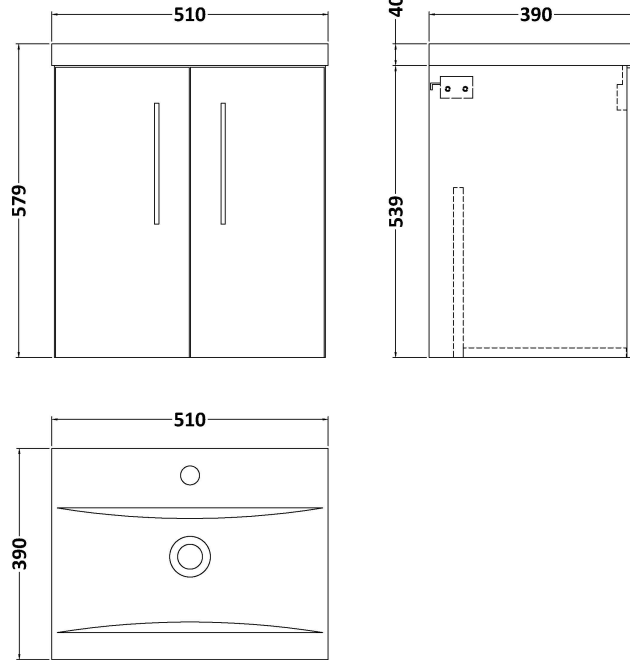

### Packaging Details

Barcode: 5056462667164

**Sales Code:** NVF1321

**Description:** 500 Wh 2-Door Unit (365 Deep)

**Product Dimensions**

Height (mm):	539
Width (mm):	500
Depth (mm):	383
Nett Weight (kg):	12.6

**Packaging Dimensions**

Height (mm):	560
Width (mm):	520
Depth (mm):	405
Gross Weight (kg):	13.1

**Packaging Data**

Box Colour:	Brown Cardboard Box - Printed	
Box Qty:	0	
Label Size:	0	x 0
Label Colour:	Not Applicable	
Label Qty:	0	

### Product Dimensions

Height (mm):	180
Width (mm):	510
Depth (mm):	390
Nett Weight (kg):	10.54

### Packaging Dimensions

Height (mm):	210
Width (mm):	410
Depth (mm):	530
Gross Weight (kg):	10.54