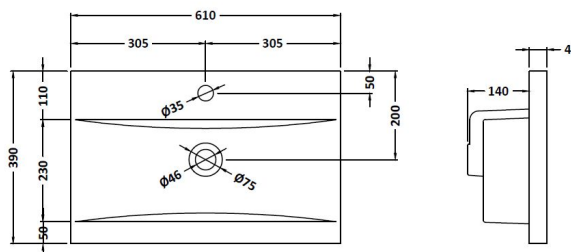

Packaging Dimensions

Height (mm):	391
Width (mm):	632
Depth (mm):	391
Gross Weight (kg):	13.5

Packaging Data

Box Colour:	Brown Cardboard Box - Printed
Box Qty:	0
Label Size:	0 x 0
Label Colour:	Not Applicable
Label Qty:	0

Outer Box Dimensions (If Applicable)

Height (mm):	
Width (mm):	
Depth (mm):	
Gross Weight (kg):	
Barcode:	5056462660790

Product Details

Country of Origin:	China
Fitting Instruction:	No
CE Certification:	N/A
FSC Certified Materials:	Yes
Colour:	Gloss Mid Grey
Construction Method:	Cam & Wood Dowel
Construction Type:	Rigid
Cabinet Finish:	MFC Painted Gloss
Fascia Finish:	Mdf Painted Gloss
Cabinet Thickness (mm):	16
Fascia Thickness (mm):	18
Drawer Included:	Yes
Drawer Type:	80mm High Metal S/C Inc Galler
No of Shelves:	0
Hinge Type:	Not Applicable
Hinge Included:	Not Applicable
Adjustable Legs:	No, Not Required
Fixings Included:	Yes
Handle Style:	Contemporary
Waste Shroud:	Yes
Handle Included:	Yes, Supplied
Handle Type:	D-Shape

Sales Code: NVM013

Description: 600 Mid-Edged Basin 1 Th

Product Dimensions

Height (mm):	180
Width (mm):	610
Depth (mm):	390
Nett Weight (kg):	11

Packaging Dimensions

Height (mm):	200
Width (mm):	410
Depth (mm):	630
Gross Weight (kg):	11

Packaging Data

Box Colour:	Brown Cardboard Box - Printed
Box Qty:	1
Label Size:	100 x 50
Label Colour:	White Label
Label Qty:	2

Outer Box Dimensions (If Applicable)

Height (mm):	
Width (mm):	
Depth (mm):	
Gross Weight (kg):	
Barcode:	5055369043415