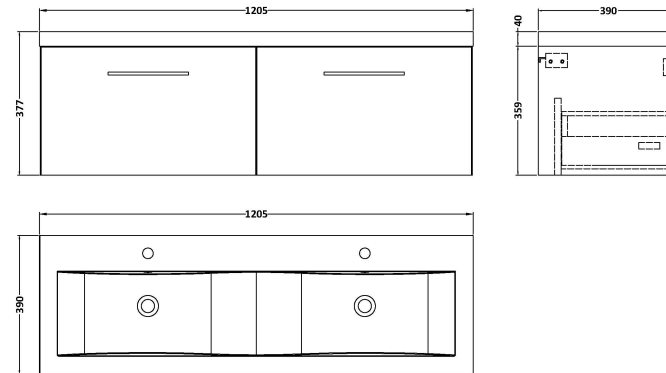

Sales Code: ARN1322F

Description: 1200 Wh 2-Drawer Vanity & Double Basin

Packaging Details

Barcode: 5056462669892

Sales Code: NVF1322

Description: 600 Single Drawer Unit (365 Deep)

Product Dimensions

Height (mm):	359
Width (mm):	600
Depth (mm):	383
Nett Weight (kg):	13

Packaging Dimensions

Height (mm):	391
Width (mm):	632
Depth (mm):	391
Gross Weight (kg):	13.5

Packaging Data

Box Colour:	Brown Cardboard Box - Printed
Box Qty:	0
Label Size:	0 x 0
Label Colour:	Not Applicable
Label Qty:	0

Outer Box Dimensions (If Applicable)

Height (mm):	
Width (mm):	
Depth (mm):	
Gross Weight (kg):	
Barcode:	5056462660790

Product Details

Country of Origin:	China
Fitting Instruction:	No
CE Certification:	N/A
FSC Certified Materials:	Yes
Colour:	Gloss Mid Grey
Construction Method:	Cam & Wood Dowel
Construction Type:	Rigid
Cabinet Finish:	MFC Painted Gloss
Fascia Finish:	Mdf Painted Gloss
Cabinet Thickness (mm):	16
Fascia Thickness (mm):	18
Drawer Included:	Yes
Drawer Type:	80mm High Metal S/C Inc Galler
No of Shelves:	0
Hinge Type:	Not Applicable
Hinge Included:	Not Applicable
Adjustable Legs:	No, Not Required
Fixings Included:	Yes
Handle Style:	Contemporary
Waste Shroud:	Yes
Handle Included:	Yes, Supplied
Handle Type:	D-Shape

Sales Code: CBM424

Description: Double Ceramic Basin 1208X392

Product Dimensions

Height (mm):	390
Width (mm):	1205
Depth (mm):	175
Nett Weight (kg):	27

Packaging Dimensions

Height (mm):	205
Width (mm):	1270
Depth (mm):	510
Gross Weight (kg):	27