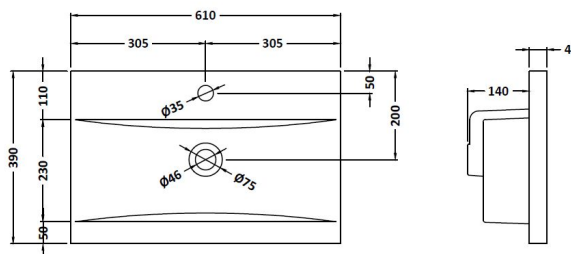

Packaging Dimensions

Height (mm):	560
Width (mm):	620
Depth (mm):	405
Gross Weight (kg):	14.7

Packaging Data

Box Colour:	Brown Cardboard Box - Printed
Box Qty:	0
Label Size:	0 x 0
Label Colour:	Not Applicable
Label Qty:	0

Outer Box Dimensions (If Applicable)

Height (mm):	
Width (mm):	
Depth (mm):	
Gross Weight (kg):	
Barcode:	5056462658032

Product Details

Country of Origin:	China
Fitting Instruction:	No
CE Certification:	N/A
FSC Certified Materials:	Yes
Colour:	Gloss Mid Grey
Construction Method:	Cam & Wood Dowel
Construction Type:	Rigid
Cabinet Finish:	MFC Painted Gloss
Fascia Finish:	Mdf Painted Gloss
Cabinet Thickness (mm):	16
Fascia Thickness (mm):	16
Drawer Included:	No
Drawer Type:	Not Applicable
No of Shelves:	0
Hinge Type:	95 Degree Soft Close
Hinge Included:	Yes, Supplied
Adjustable Legs:	No, Not Required
Fixings Included:	Yes
Handle Style:	Contemporary
Waste Shroud:	No
Handle Included:	Yes, Supplied
Handle Type:	D-Shape

Sales Code: NVM013

Description: 600 Mid-Edged Basin 1 Th

Product Dimensions

Height (mm):	180
Width (mm):	610
Depth (mm):	390
Nett Weight (kg):	11

Packaging Dimensions

Height (mm):	200
Width (mm):	410
Depth (mm):	630
Gross Weight (kg):	11

Packaging Data

Box Colour:	Brown Cardboard Box - Printed
Box Qty:	1
Label Size:	100 x 50
Label Colour:	White Label
Label Qty:	2

Outer Box Dimensions (If Applicable)

Height (mm):	
Width (mm):	
Depth (mm):	
Gross Weight (kg):	
Barcode:	5055369043415