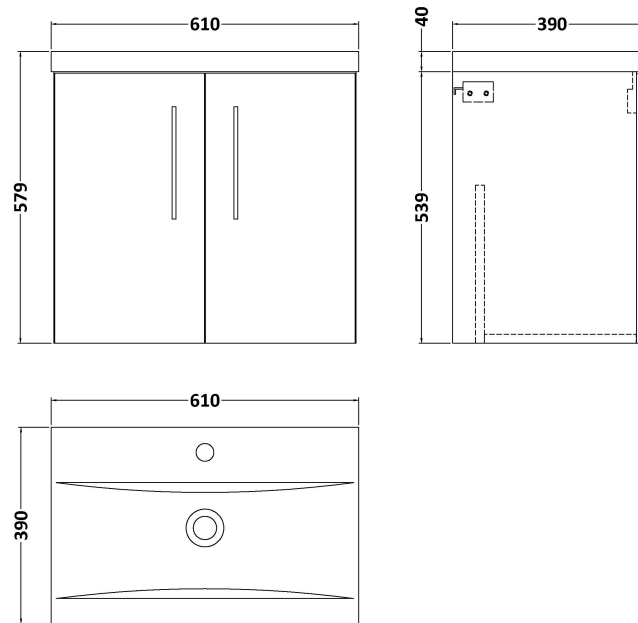

Sales Code: ARN1323A

Description: 600 Wh 2-Door Vanity & Basin 1

Packaging Details

Barcode: 5056462667829

Sales Code: NVF1323

Description: 600 Wh 2-Door Unit (365 Deep)

Product Dimensions

Height (mm):	539
Width (mm):	600
Depth (mm):	383
Nett Weight (kg):	14.2

Packaging Dimensions

Height (mm):	560
Width (mm):	620
Depth (mm):	405
Gross Weight (kg):	14.7

Packaging Data

Box Colour:	Brown Cardboard Box - Printed
Box Qty:	0
Label Size:	0 x 0
Label Colour:	Not Applicable
Label Qty:	0

Sales Code: NVM013

Description: 600 Mid-Edged Basin 1 Th

Product Dimensions

Height (mm):	180
Width (mm):	610
Depth (mm):	390
Nett Weight (kg):	11

Packaging Dimensions

Height (mm):	200
Width (mm):	410
Depth (mm):	630
Gross Weight (kg):	11

Packaging Data

Box Colour:	Brown Cardboard Box - Printed
Box Qty:	1
Label Size:	100 x 50
Label Colour:	White Label
Label Qty:	2

Outer Box Dimensions (If Applicable)

Height (mm):	
Width (mm):	
Depth (mm):	
Gross Weight (kg):	
Barcode:	5055369043415