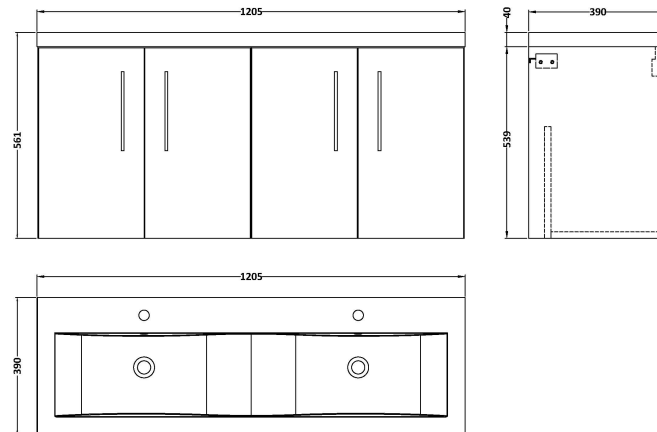

Sales Code: ARN1323F

Description: 1200 Wh 4-Door Vanity & Double Basin

Packaging Details

Barcode: 5056462670102

Sales Code: NVF1323

Description: 600 Wh 2-Door Unit (365 Deep)

Product Dimensions

Height (mm):	539
Width (mm):	600
Depth (mm):	383
Nett Weight (kg):	14.2

Packaging Dimensions

Height (mm):	560
Width (mm):	620
Depth (mm):	405
Gross Weight (kg):	14.7

Packaging Data

Box Colour:	Brown Cardboard Box - Printed
Box Qty:	0
Label Size:	0 x 0
Label Colour:	Not Applicable
Label Qty:	0

Outer Box Dimensions (If Applicable)

Height (mm):	
Width (mm):	
Depth (mm):	
Gross Weight (kg):	
Barcode:	5056462658032

Product Details

Country of Origin:	China
Fitting Instruction:	No
CE Certification:	N/A
FSC Certified Materials:	Yes
Colour:	Gloss Mid Grey
Construction Method:	Cam & Wood Dowel
Construction Type:	Rigid
Cabinet Finish:	MFC Painted Gloss
Fascia Finish:	Mdf Painted Gloss
Cabinet Thickness (mm):	16
Fascia Thickness (mm):	16
Drawer Included:	No
Drawer Type:	Not Applicable
No of Shelves:	0
Hinge Type:	95 Degree Soft Close
Hinge Included:	Yes, Supplied
Adjustable Legs:	No, Not Required
Fixings Included:	Yes
Handle Style:	Contemporary
Waste Shroud:	No
Handle Included:	Yes, Supplied
Handle Type:	D-Shape

Sales Code: CBM424

Description: Double Ceramic Basin 1208X392

Product Dimensions

Height (mm):	390
Width (mm):	1205
Depth (mm):	175
Nett Weight (kg):	27

Packaging Dimensions

Height (mm):	205
Width (mm):	1270
Depth (mm):	510
Gross Weight (kg):	27