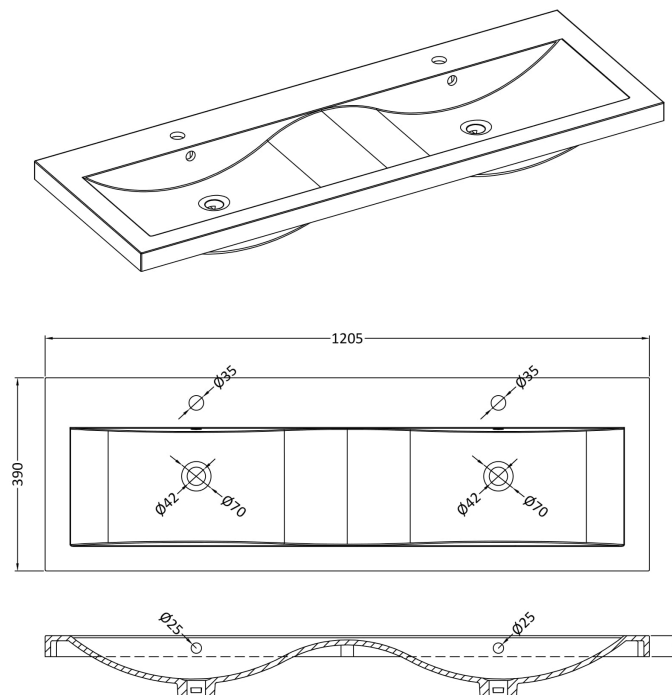

Sales Code: ARN1323F

Description: 1200 Wh 4-Door Vanity & Double Basin

Packaging Details

Barcode: 5056462670102

Sales Code: NVF1323

Description: 600 Wh 2-Door Unit (365 Deep)

Product Dimensions

Height (mm):	539
Width (mm):	600
Depth (mm):	383
Nett Weight (kg):	14.2

Packaging Dimensions

Height (mm):	560
Width (mm):	620
Depth (mm):	405
Gross Weight (kg):	14.7

Packaging Data

Box Colour:	Brown Cardboard Box - Printed
Box Qty:	0
Label Size:	0 x 0
Label Colour:	Not Applicable
Label Qty:	0

Outer Box Dimensions (If Applicable)

Height (mm):	
Width (mm):	
Depth (mm):	
Gross Weight (kg):	
Barcode:	5056462658032

Product Details

Country of Origin:	China
Fitting Instruction:	No
CE Certification:	N/A
FSC Certified Materials:	Yes
Colour:	Gloss Mid Grey
Construction Method:	Cam & Wood Dowel
Construction Type:	Rigid
Cabinet Finish:	MFC Painted Gloss
Fascia Finish:	Mdf Painted Gloss
Cabinet Thickness (mm):	16
Fascia Thickness (mm):	16
Drawer Included:	No
Drawer Type:	Not Applicable
No of Shelves:	0
Hinge Type:	95 Degree Soft Close
Hinge Included:	Yes, Supplied
Adjustable Legs:	No, Not Required
Fixings Included:	Yes
Handle Style:	Contemporary
Waste Shroud:	No
Handle Included:	Yes, Supplied
Handle Type:	D-Shape

Sales Code: CBM424

Description: Double Ceramic Basin 1208X392

Product Dimensions

Height (mm):	390
Width (mm):	1205
Depth (mm):	175
Nett Weight (kg):	27

Packaging Dimensions

Height (mm):	205
Width (mm):	1270
Depth (mm):	510
Gross Weight (kg):	27