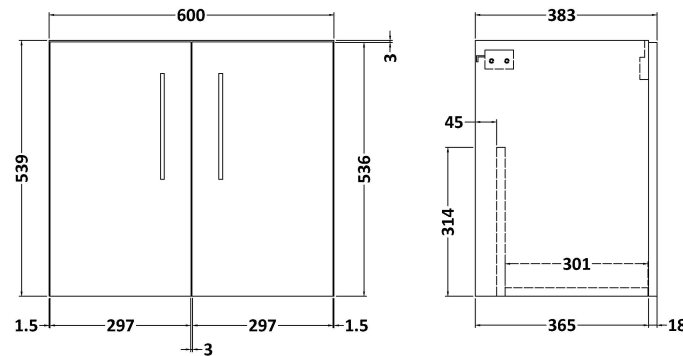

Sales Code: ARN1323F

Description: 1200 Wh 4-Door Vanity & Double Basin

Packaging Details

Barcode: 5056462670102

Sales Code: NVF1323

Description: 600 Wh 2-Door Unit (365 Deep)

Product Dimensions

Height (mm):	539
Width (mm):	600
Depth (mm):	383
Nett Weight (kg):	14.2

Packaging Dimensions

Height (mm):	560
Width (mm):	620
Depth (mm):	405
Gross Weight (kg):	14.7

Packaging Data

Box Colour:	Brown Cardboard Box - Printed
Box Qty:	0
Label Size:	0 x 0
Label Colour:	Not Applicable
Label Qty:	0

Sales Code: CBM424

Description: Double Ceramic Basin 1208X392

Product Dimensions

Height (mm):	390
Width (mm):	1205
Depth (mm):	175
Nett Weight (kg):	27

Packaging Dimensions

Height (mm):	205
Width (mm):	1270
Depth (mm):	510
Gross Weight (kg):	27

Packaging Data

Box Colour:	Brown Cardboard Box - Printed
Box Qty:	1
Label Size:	100 x 50
Label Colour:	White Label
Label Qty:	2

Outer Box Dimensions (If Applicable)

Height (mm):	
Width (mm):	
Depth (mm):	
Gross Weight (kg):	
Barcode:	5056211875826