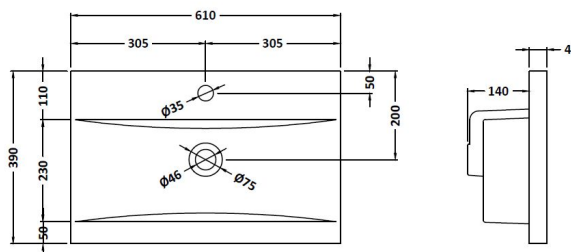

Packaging Dimensions

Height (mm):	560
Width (mm):	620
Depth (mm):	405
Gross Weight (kg):	22

Packaging Data

Box Colour:	Brown Cardboard Box - Printed
Box Qty:	0
Label Size:	0 x 0
Label Colour:	Not Applicable
Label Qty:	0

Outer Box Dimensions (If Applicable)

Height (mm):	
Width (mm):	
Depth (mm):	
Gross Weight (kg):	
Barcode:	5056462658056

Product Details

Country of Origin:	China
Fitting Instruction:	No
CE Certification:	N/A
FSC Certified Materials:	Yes
Colour:	Gloss Mid Grey
Construction Method:	Cam & Wood Dowel
Construction Type:	Rigid
Cabinet Finish:	MFC Painted Gloss
Fascia Finish:	Mdf Painted Gloss
Cabinet Thickness (mm):	16
Fascia Thickness (mm):	16
Drawer Included:	Yes
Drawer Type:	80mm High Metal S/C Inc Galler
No of Shelves:	0
Hinge Type:	Not Applicable
Hinge Included:	Not Applicable
Adjustable Legs:	No, Not Required
Fixings Included:	Yes
Handle Style:	Contemporary
Waste Shroud:	Yes
Handle Included:	Yes, Supplied
Handle Type:	D-Shape

Sales Code: NVM013

Description: 600 Mid-Edged Basin 1 Th

Product Dimensions

Height (mm):	180
Width (mm):	610
Depth (mm):	390
Nett Weight (kg):	11

Packaging Dimensions

Height (mm):	200
Width (mm):	410
Depth (mm):	630
Gross Weight (kg):	11

Packaging Data

Box Colour:	Brown Cardboard Box - Printed
Box Qty:	1
Label Size:	100 x 50
Label Colour:	White Label
Label Qty:	2

Outer Box Dimensions (If Applicable)

Height (mm):	
Width (mm):	
Depth (mm):	
Gross Weight (kg):	
Barcode:	5055369043415