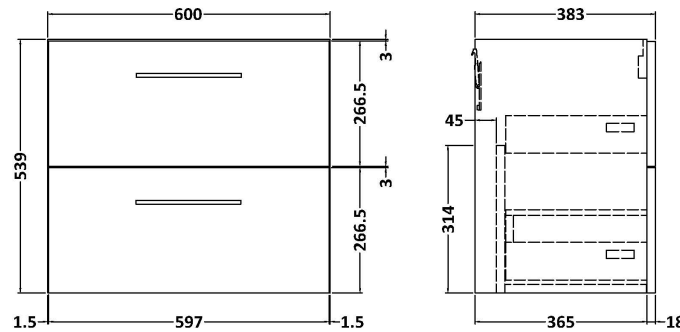

Sales Code: ARN1324A

Description: 600 Wh 2-Drawer Vanity & Basin 1

Packaging Details

Barcode: 5056462668246

Sales Code: NVF1324

Description: 600 Wh 2-Drawer Unit (365 Deep)

Product Dimensions

Height (mm):	539
Width (mm):	600
Depth (mm):	383
Nett Weight (kg):	21.5

Packaging Dimensions

Height (mm):	560
Width (mm):	620
Depth (mm):	405
Gross Weight (kg):	22

Packaging Data

Box Colour:	Brown Cardboard Box - Printed
Box Qty:	0
Label Size:	0 x 0
Label Colour:	Not Applicable
Label Qty:	0

Sales Code: NVM013

Description: 600 Mid-Edged Basin 1 Th

Product Dimensions

Height (mm):	180
Width (mm):	610
Depth (mm):	390
Nett Weight (kg):	11

Packaging Dimensions

Height (mm):	200
Width (mm):	410
Depth (mm):	630
Gross Weight (kg):	11

Packaging Data

Box Colour:	Brown Cardboard Box - Printed
Box Qty:	1
Label Size:	100 x 50
Label Colour:	White Label
Label Qty:	2

Outer Box Dimensions (If Applicable)

Height (mm):	
Width (mm):	
Depth (mm):	
Gross Weight (kg):	
Barcode:	5055369043415