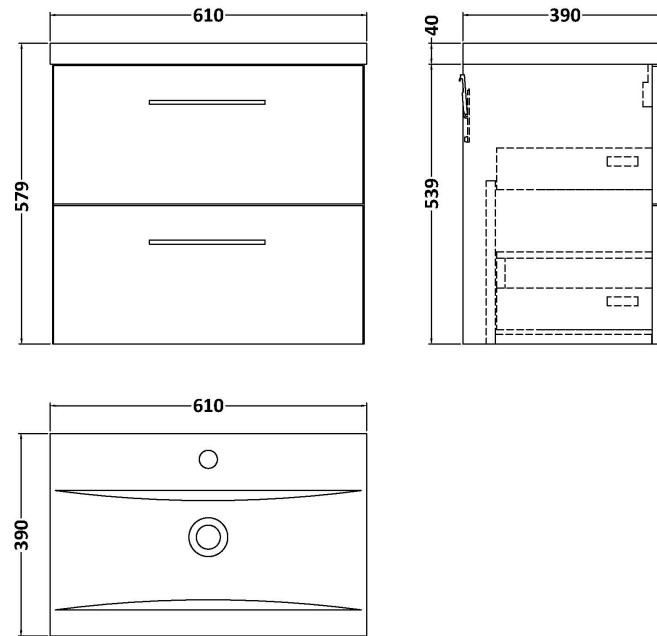

Sales Code: ARN1324A

Description: 600 Wh 2-Drawer Vanity & Basin 1

Packaging Details

Barcode: 5056462668246

Sales Code: NVF1324

Description: 600 Wh 2-Drawer Unit (365 Deep)

Product Dimensions

Height (mm):	539
Width (mm):	600
Depth (mm):	383
Nett Weight (kg):	21.5

Packaging Dimensions

Height (mm):	560
Width (mm):	620
Depth (mm):	405
Gross Weight (kg):	22

Packaging Data

Box Colour:	Brown Cardboard Box - Printed
Box Qty:	0
Label Size:	0 x 0
Label Colour:	Not Applicable
Label Qty:	0

Sales Code: NVM013

Description: 600 Mid-Edged Basin 1 Th

Product Dimensions

Height (mm):	180
Width (mm):	610
Depth (mm):	390
Nett Weight (kg):	11

Packaging Dimensions

Height (mm):	200
Width (mm):	410
Depth (mm):	630
Gross Weight (kg):	11

Packaging Data

Box Colour:	Brown Cardboard Box - Printed
Box Qty:	1
Label Size:	100 x 50
Label Colour:	White Label
Label Qty:	2

Outer Box Dimensions (If Applicable)

Height (mm):	
Width (mm):	
Depth (mm):	
Gross Weight (kg):	
Barcode:	5055369043415