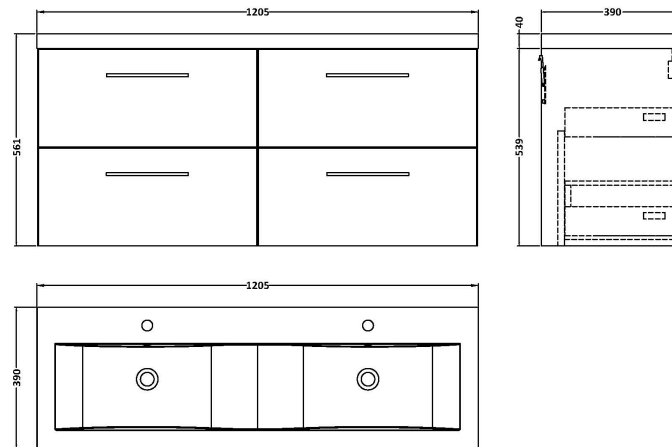

Sales Code: ARN1324F

Description: 1200 Wh 4-Drawer Vanity & Double Basin

Packaging Details

Barcode: 5056462670317

Sales Code: NVF1324

Description: 600 Wh 2-Drawer Unit (365 Deep)

Product Dimensions

Height (mm):	539
Width (mm):	600
Depth (mm):	383
Nett Weight (kg):	21.5

Packaging Dimensions

Height (mm):	560
Width (mm):	620
Depth (mm):	405
Gross Weight (kg):	22

Packaging Data

Box Colour:	Brown Cardboard Box - Printed
Box Qty:	0
Label Size:	0 x 0
Label Colour:	Not Applicable
Label Qty:	0

Sales Code: CBM424

Description: Double Ceramic Basin 1208X392

Product Dimensions

Height (mm):	390
Width (mm):	1205
Depth (mm):	175
Nett Weight (kg):	27

Packaging Dimensions

Height (mm):	205
Width (mm):	1270
Depth (mm):	510
Gross Weight (kg):	27

Packaging Data

Box Colour:	Brown Cardboard Box - Printed
Box Qty:	1
Label Size:	100 x 50
Label Colour:	White Label
Label Qty:	2

Outer Box Dimensions (If Applicable)

Height (mm):	
Width (mm):	
Depth (mm):	
Gross Weight (kg):	
Barcode:	5056211875826