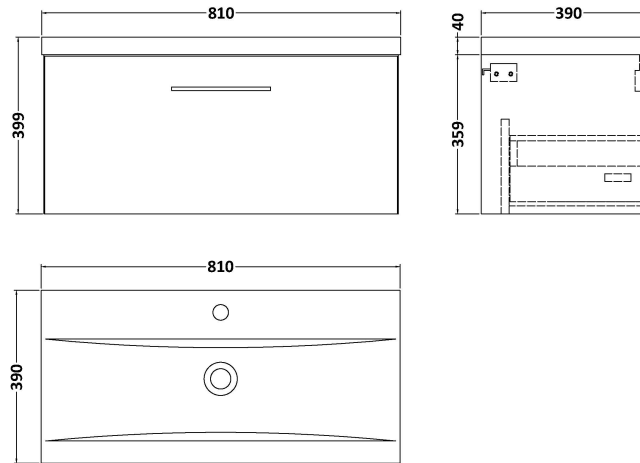

Sales Code: ARN1325A

Description: 800 Wh 1-Drawer Vanity & Basin 1

Packaging Details

Barcode: 5056462668666

Sales Code: NVF1325

Description: 800 Single Drawer Unit (365 Deep)

Product Dimensions

Height (mm):	359
Width (mm):	800
Depth (mm):	383
Nett Weight (kg):	17

Packaging Dimensions

Height (mm):	391
Width (mm):	832
Depth (mm):	391
Gross Weight (kg):	17.5

Packaging Data

Box Colour:	Brown Cardboard Box - Printed
Box Qty:	0
Label Size:	0 x 0
Label Colour:	Not Applicable
Label Qty:	0

Sales Code: NVM015

Description: 800 Mid Edged Basin 1 Th

Product Dimensions

Height (mm):	180
Width (mm):	810
Depth (mm):	390
Nett Weight (kg):	15

Packaging Dimensions

Height (mm):	210
Width (mm):	410
Depth (mm):	830
Gross Weight (kg):	15

Packaging Data

Box Colour:	Brown Cardboard Box
Box Qty:	1
Label Size:	100 x 50
Label Colour:	White Label
Label Qty:	2

Outer Box Dimensions (If Applicable)

Height (mm):	
Width (mm):	
Depth (mm):	
Gross Weight (kg):	
Barcode:	5055369043422