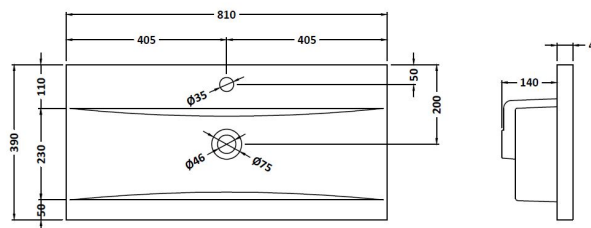

Packaging Dimensions

Height (mm):	391
Width (mm):	832
Depth (mm):	391
Gross Weight (kg):	17.5

Packaging Data

Box Colour:	Brown Cardboard Box - Printed
Box Qty:	0
Label Size:	0 x 0
Label Colour:	Not Applicable
Label Qty:	0

Outer Box Dimensions (If Applicable)

Height (mm):	
Width (mm):	
Depth (mm):	
Gross Weight (kg):	
Barcode:	5056462660868

Product Details

Country of Origin:	China
Fitting Instruction:	No
CE Certification:	N/A
FSC Certified Materials:	Yes
Colour:	Gloss Mid Grey
Construction Method:	Cam & Wood Dowel
Construction Type:	Rigid
Cabinet Finish:	MFC Painted Gloss
Fascia Finish:	Mdf Painted Gloss
Cabinet Thickness (mm):	16
Fascia Thickness (mm):	18
Drawer Included:	Yes
Drawer Type:	80mm High Metal S/C Inc Galler
No of Shelves:	0
Hinge Type:	Not Applicable
Hinge Included:	Not Applicable
Adjustable Legs:	No, Not Required
Fixings Included:	Yes
Handle Style:	Contemporary
Waste Shroud:	Yes
Handle Included:	Yes, Supplied
Handle Type:	D-Shape

Sales Code: NVM015

Description: 800 Mid Edged Basin 1 Th

Product Dimensions

Height (mm):	180
Width (mm):	810
Depth (mm):	390
Nett Weight (kg):	15

Packaging Dimensions

Height (mm):	210
Width (mm):	410
Depth (mm):	830
Gross Weight (kg):	15

Packaging Data

Box Colour:	Brown Cardboard Box
Box Qty:	1
Label Size:	100 x 50
Label Colour:	White Label
Label Qty:	2

Outer Box Dimensions (If Applicable)

Height (mm):	
Width (mm):	
Depth (mm):	
Gross Weight (kg):	
Barcode:	5055369043422