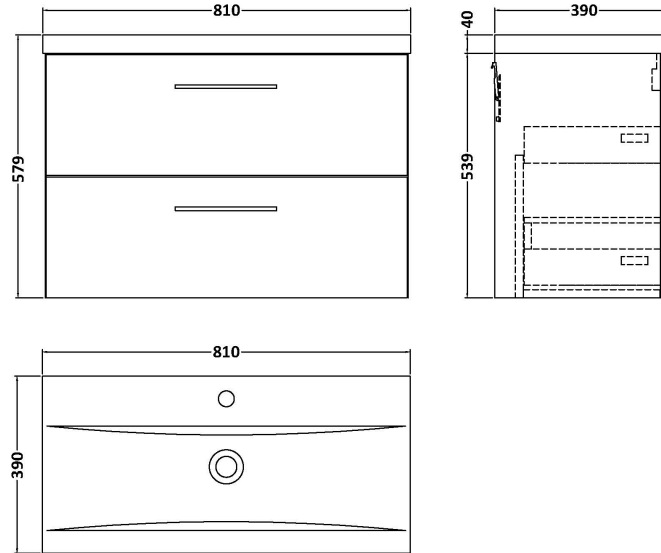

Sales Code: ARN1326A

Description: 800 Wh 2-Drawer Vanity & Basin 1

Packaging Details

Barcode: 5056462669083

Sales Code: NVF1326

Description: 800 Wh 2-Drawer Unit (365 Deep)

Product Dimensions

Height (mm):	539
Width (mm):	800
Depth (mm):	383
Nett Weight (kg):	33.5

Packaging Dimensions

Height (mm):	560
Width (mm):	820
Depth (mm):	405
Gross Weight (kg):	34

Packaging Data

Box Colour:	Brown Cardboard Box - Printed
Box Qty:	0
Label Size:	0 x 0
Label Colour:	Not Applicable
Label Qty:	0

Outer Box Dimensions (If Applicable)

Height (mm):	
Width (mm):	
Depth (mm):	
Gross Weight (kg):	
Barcode:	5056462658087

Product Details

Country of Origin:	China
Fitting Instruction:	No
CE Certification:	N/A
FSC Certified Materials:	Yes
Colour:	Gloss Mid Grey
Construction Method:	Cam & Wood Dowel
Construction Type:	Rigid
Cabinet Finish:	MFC Painted Gloss
Fascia Finish:	Mdf Painted Gloss
Cabinet Thickness (mm):	16
Fascia Thickness (mm):	16
Drawer Included:	Yes
Drawer Type:	80mm High Metal S/C Inc Galler
No of Shelves:	0
Hinge Type:	Not Applicable
Hinge Included:	Not Applicable
Adjustable Legs:	No, Not Required
Fixings Included:	Yes
Handle Style:	Contemporary
Waste Shroud:	Yes
Handle Included:	Yes, Supplied
Handle Type:	D-Shape

Sales Code: NVM015

Description: 800 Mid Edged Basin 1 Th

Product Dimensions

Height (mm):	180
Width (mm):	810
Depth (mm):	390
Nett Weight (kg):	15

Packaging Dimensions

Height (mm):	210
Width (mm):	410
Depth (mm):	830
Gross Weight (kg):	15