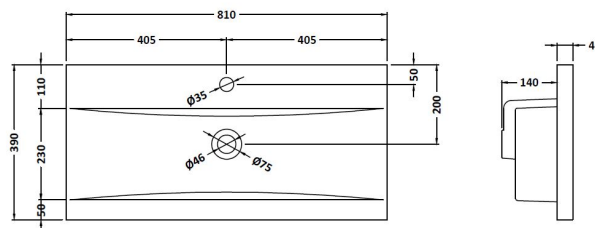

Packaging Dimensions

Height (mm):	560
Width (mm):	820
Depth (mm):	405
Gross Weight (kg):	34

Packaging Data

Box Colour:	Brown Cardboard Box - Printed
Box Qty:	0
Label Size:	0 x 0
Label Colour:	Not Applicable
Label Qty:	0

Outer Box Dimensions (If Applicable)

Height (mm):	
Width (mm):	
Depth (mm):	
Gross Weight (kg):	
Barcode:	5056462658087

Product Details

Country of Origin:	China
Fitting Instruction:	No
CE Certification:	N/A
FSC Certified Materials:	Yes
Colour:	Gloss Mid Grey
Construction Method:	Cam & Wood Dowel
Construction Type:	Rigid
Cabinet Finish:	MFC Painted Gloss
Fascia Finish:	Mdf Painted Gloss
Cabinet Thickness (mm):	16
Fascia Thickness (mm):	16
Drawer Included:	Yes
Drawer Type:	80mm High Metal S/C Inc Galler
No of Shelves:	0
Hinge Type:	Not Applicable
Hinge Included:	Not Applicable
Adjustable Legs:	No, Not Required
Fixings Included:	Yes
Handle Style:	Contemporary
Waste Shroud:	Yes
Handle Included:	Yes, Supplied
Handle Type:	D-Shape

Sales Code: NVM015

Description: 800 Mid Edged Basin 1 Th

Product Dimensions

Height (mm):	180
Width (mm):	810
Depth (mm):	390
Nett Weight (kg):	15

Packaging Dimensions

Height (mm):	210
Width (mm):	410
Depth (mm):	830
Gross Weight (kg):	15

Packaging Data

Box Colour:	Brown Cardboard Box
Box Qty:	1
Label Size:	100 x 50
Label Colour:	White Label
Label Qty:	2

Outer Box Dimensions (If Applicable)

Height (mm):	
Width (mm):	
Depth (mm):	
Gross Weight (kg):	
Barcode:	5055369043422