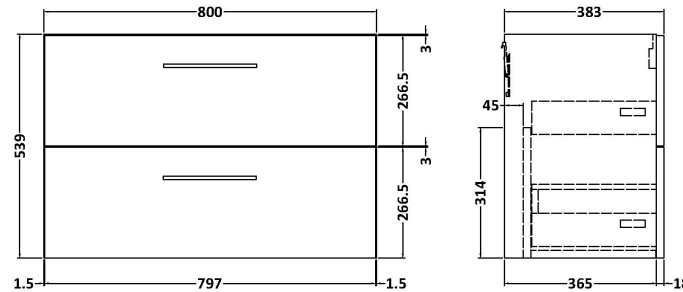

Sales Code: ARN1326A

Description: 800 Wh 2-Drawer Vanity & Basin 1

Packaging Details

Barcode: 5056462669083

Sales Code: NVF1326

Description: 800 Wh 2-Drawer Unit (365 Deep)

Product Dimensions

Height (mm):	539
Width (mm):	800
Depth (mm):	383
Nett Weight (kg):	33.5

Packaging Dimensions

Height (mm):	560
Width (mm):	820
Depth (mm):	405
Gross Weight (kg):	34

Packaging Data

Box Colour:	Brown Cardboard Box - Printed
Box Qty:	0
Label Size:	0 x 0
Label Colour:	Not Applicable
Label Qty:	0

Sales Code: NVM015

Description: 800 Mid Edged Basin 1 Th

Product Dimensions

Height (mm):	180
Width (mm):	810
Depth (mm):	390
Nett Weight (kg):	15

Packaging Dimensions

Height (mm):	210
Width (mm):	410
Depth (mm):	830
Gross Weight (kg):	15

Packaging Data

Box Colour:	Brown Cardboard Box
Box Qty:	1
Label Size:	100 x 50
Label Colour:	White Label
Label Qty:	2

Outer Box Dimensions (If Applicable)

Height (mm):	
Width (mm):	
Depth (mm):	
Gross Weight (kg):	
Barcode:	5055369043422