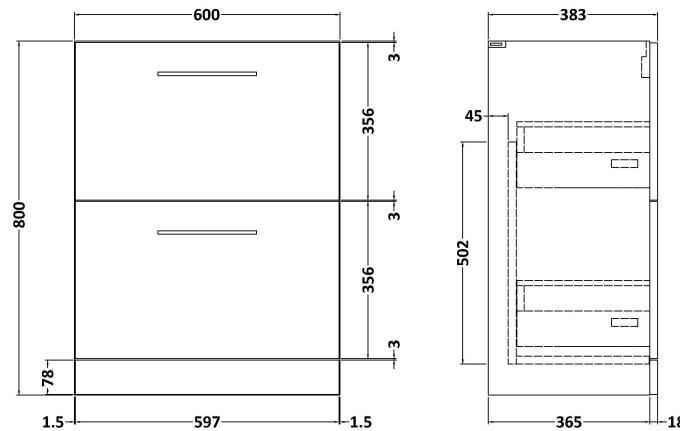

### Product Dimensions

Height (mm):	800
Width (mm):	600
Depth (mm):	383
Nett Weight (kg):	26

### Packaging Dimensions

Height (mm):	835
Width (mm):	632
Depth (mm):	391
Gross Weight (kg):	26.5

### Product Dimensions

Height (mm):	180
Width (mm):	610
Depth (mm):	390
Nett Weight (kg):	11

### Packaging Dimensions

Height (mm):	200
Width (mm):	410
Depth (mm):	630
Gross Weight (kg):	11