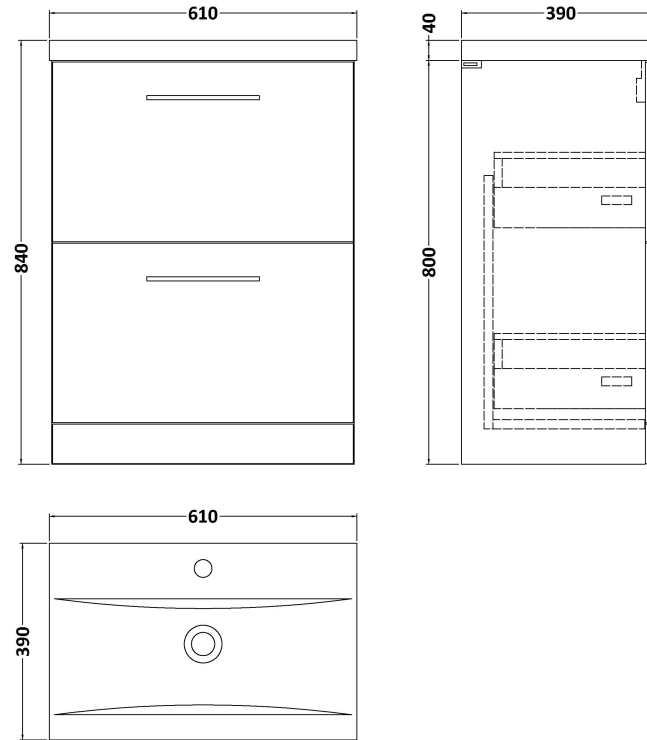

Sales Code: ARN1333A

Description: 600 Fs 2-Drawer Vanity & Basin 1

Packaging Details

Barcode: 5056462666747